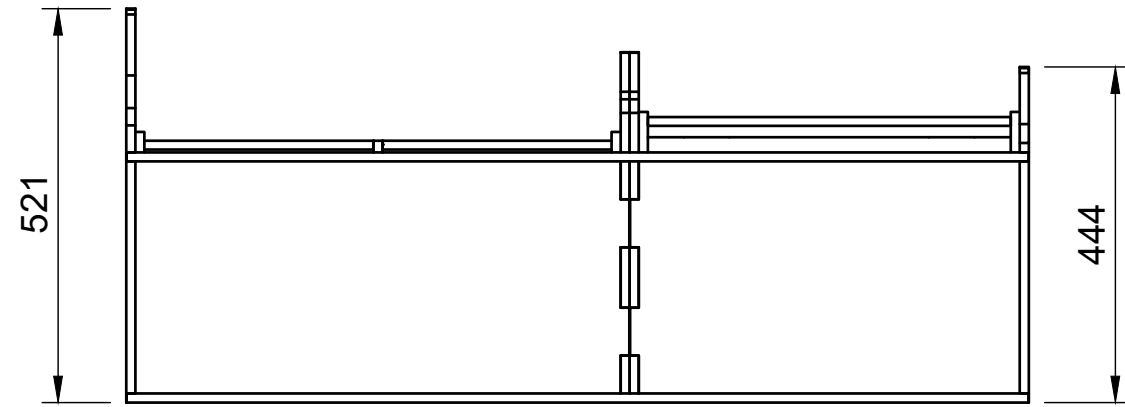

Combo No.6 | FF 312

SKU: BP_18_L1_C6_FF312

Combo No.6 | FF 312

SKU: BP_18_L1_C6_FF312

Page 2 - External Dimensions

All units in mm

Plywood thickness = 12mm

Notes

- All dimensions on this page are external.

YOKE VANS

info@yoke-van-kits.co.uk

0208 132 9221

© 2023 Yoke CNC LTD

Combo No.6 | FF 312

SKU: BP_18_L1_C6_FF312

Page 3 - Internal Dimensions

All units in mm

Plywood thickness = 12mm

Notes

- All dimensions on this page are internal.

YOKE VANS

info@yoke-van-kits.co.uk

0208 132 9221

© 2023 Yoke CNC LTD