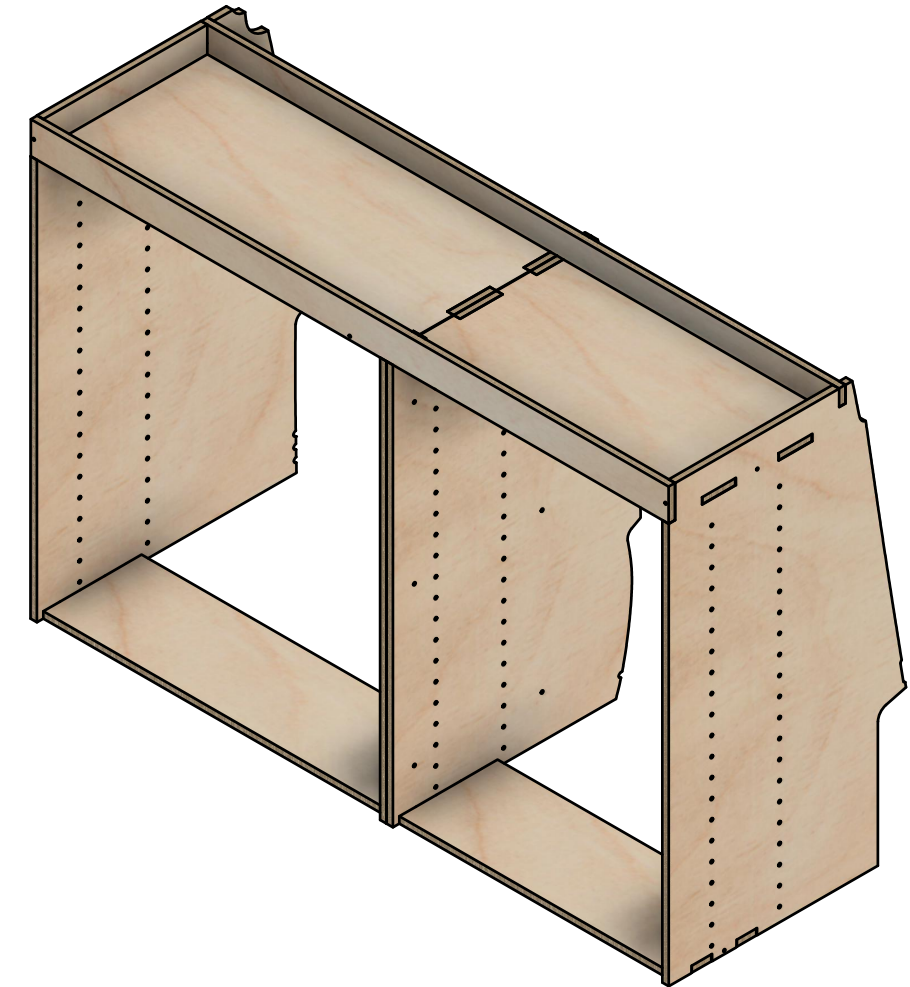

Combo No.6 | FF 312

SKU: BP_18_L1_C6_FF312

Combo No.6 | FF 312

SKU: BP_18_L1_C6_FF312

Page 2 - External Dimensions

All units in mm

Plywood thickness = 12mm

Notes

- All dimensions on this page are external.

YOKE VANS

info@yoke-van-kits.co.uk

0208 132 9221

© 2023 Yoke CNC LTD

Combo No.6 | FF 312

SKU: BP_18_L1_C6_FF312

Page 3 - Internal Dimensions