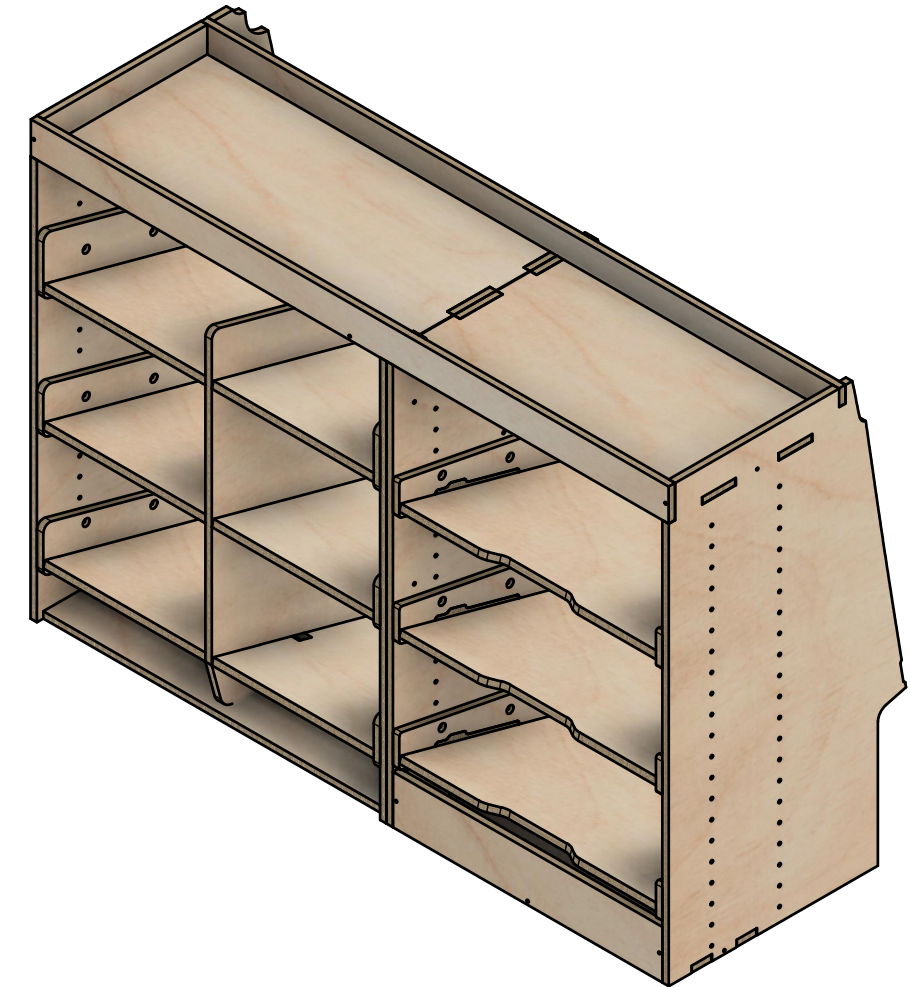

Combo No.6 | FF 312

SKU: BP_18_L1_C6_FF312

Combo No.6 | FF 312

SKU: BP_18_L1_C6_FF312

Page 2 - External Dimensions

All units in mm

Plywood thickness = 12mm

Notes

- All dimensions on this page are external.

YOKE VANS

info@yoke-van-kits.co.uk

0208 132 9221

© 2023 Yoke CNC LTD

Combo No.6 | FF 312

SKU: BP_18_L1_C6_FF312

Page 3 - Internal Dimensions