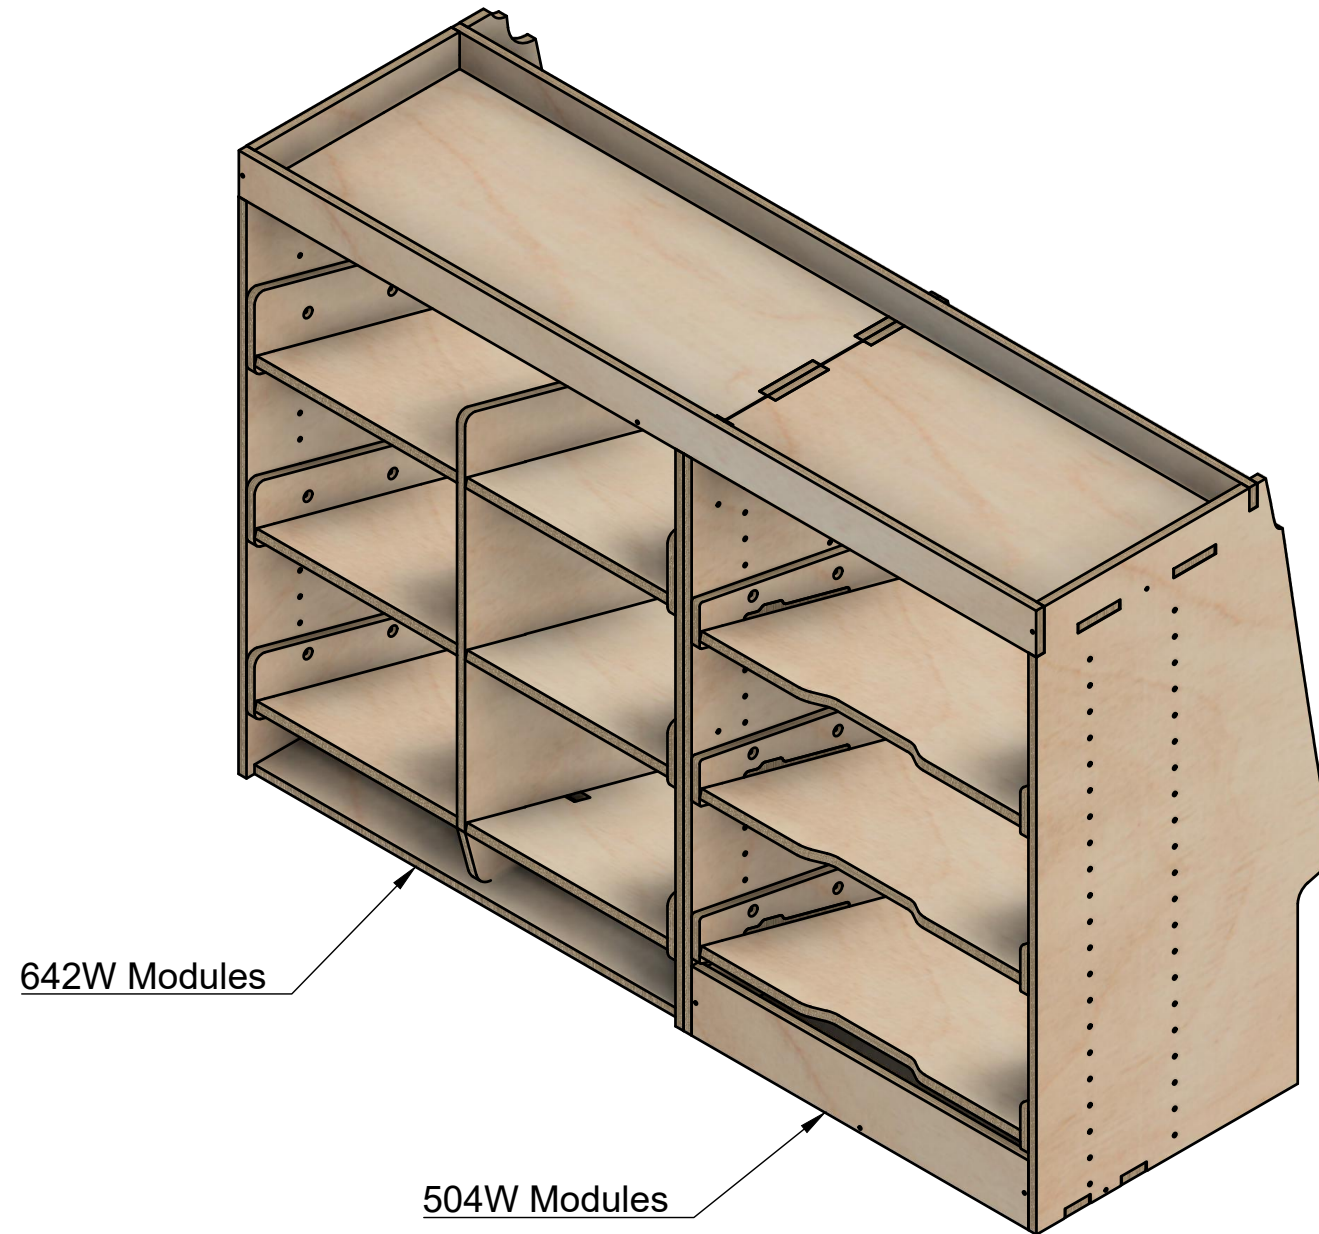

Combo No.6 | FF 312

SKU: BP_18_L1_C6_FF312

Combo No.6 | FF 312

SKU: BP_18_L1_C6_FF312

Page 2 - External Dimensions

All units in mm

Plywood thickness = 12mm

Notes

- All dimensions on this page are external.

YOKE VANS

info@yoke-van-kits.co.uk

0208 132 9221

© 2023 Yoke CNC LTD

Combo No.6 | FF 312

SKU: BP_18_L1_C6_FF312

Page 3 - Internal Dimensions