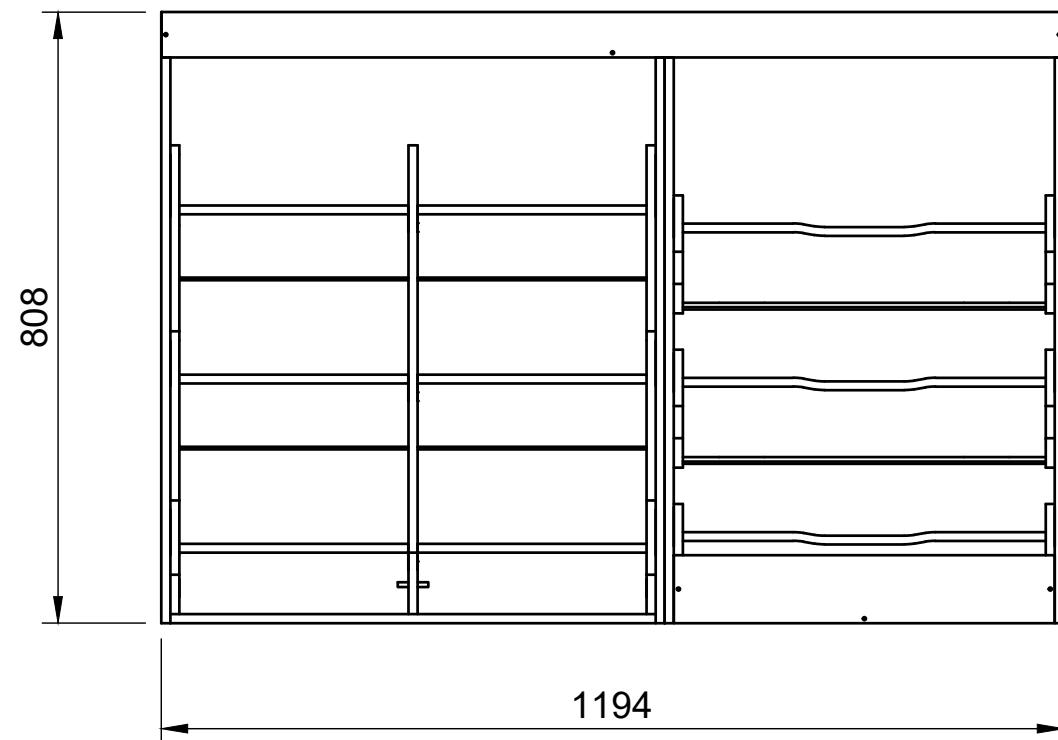

Combo No.6 | FF 312

SKU: BP_18_L1_C6_FF312

Combo No.6 | FF 312

SKU: BP_18_L1_C6_FF312

Page 2 - External Dimensions

All units in mm

Plywood thickness = 12mm

Notes

- All dimensions on this page are external.

YOKE VANS

info@yoke-van-kits.co.uk

0208 132 9221

© 2023 Yoke CNC LTD

Combo No.6 | FF 312

SKU: BP_18_L1_C6_FF312

Page 3 - Internal Dimensions

All units in mm

Plywood thickness = 12mm

Notes

- All dimensions on this page are internal.

YOKE VANS

info@yoke-van-kits.co.uk

0208 132 9221

© 2023 Yoke CNC LTD