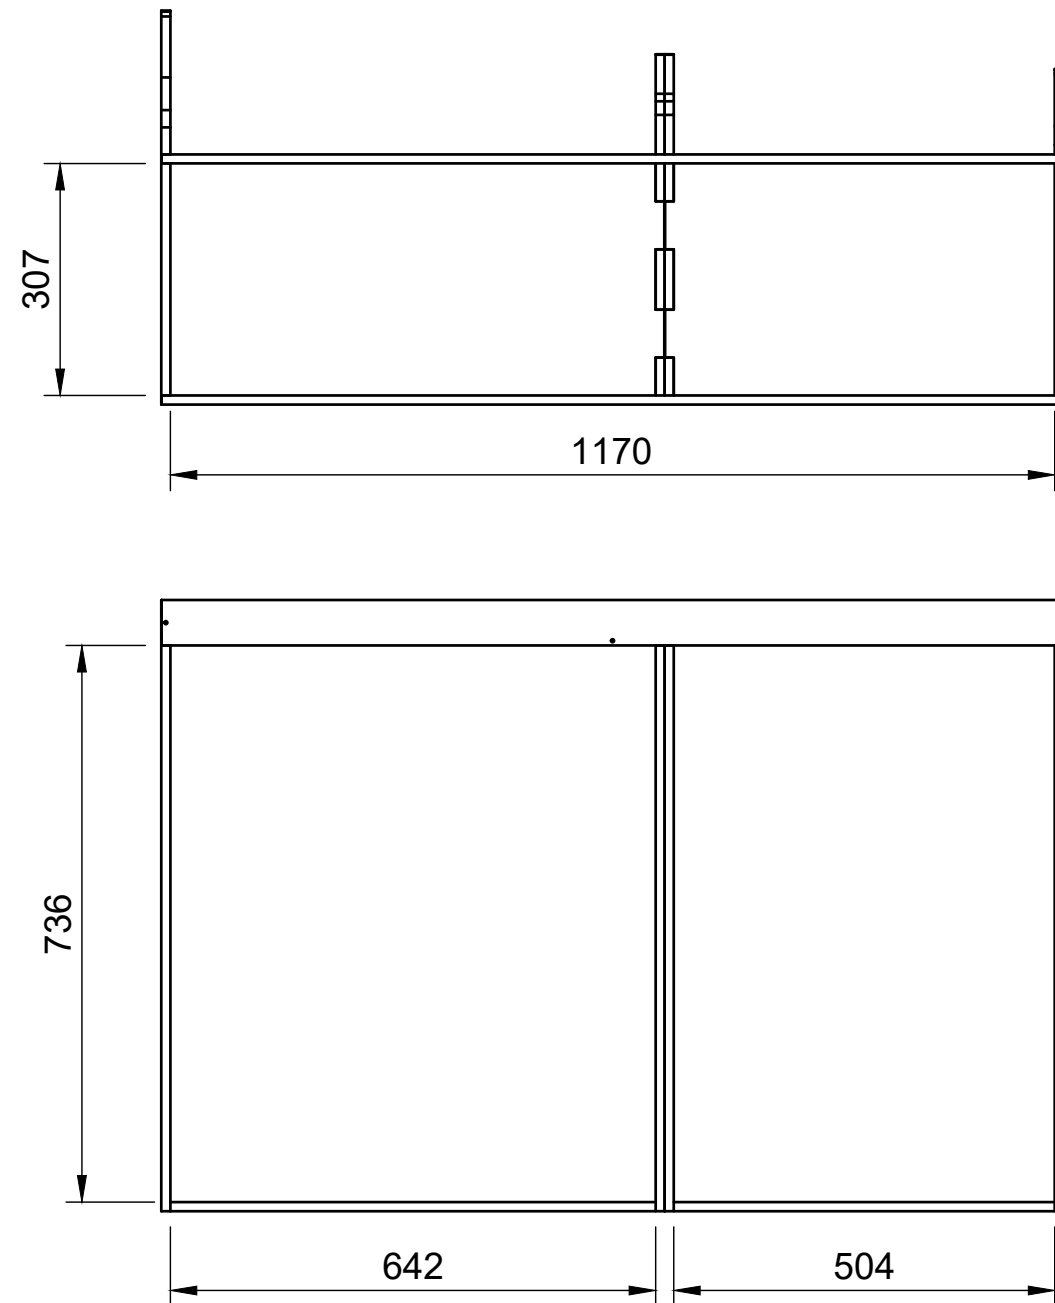

Combo No.6 | FF 312

SKU: BP_18_L1_C6_FF312

Combo No.6 | FF 312

SKU: BP_18_L1_C6_FF312

Page 2 - External Dimensions

All units in mm

Plywood thickness = 12mm

Notes

- All dimensions on this page are external.

YOKE VANS

info@yoke-van-kits.co.uk

0208 132 9221

© 2023 Yoke CNC LTD

Combo No.6 | FF 312

SKU: BP_18_L1_C6_FF312

Page 3 - Internal Dimensions

All units in mm

Plywood thickness = 12mm

Notes

- All dimensions on this page are internal.

YOKE VANS

info@yoke-van-kits.co.uk

0208 132 9221

© 2023 Yoke CNC LTD