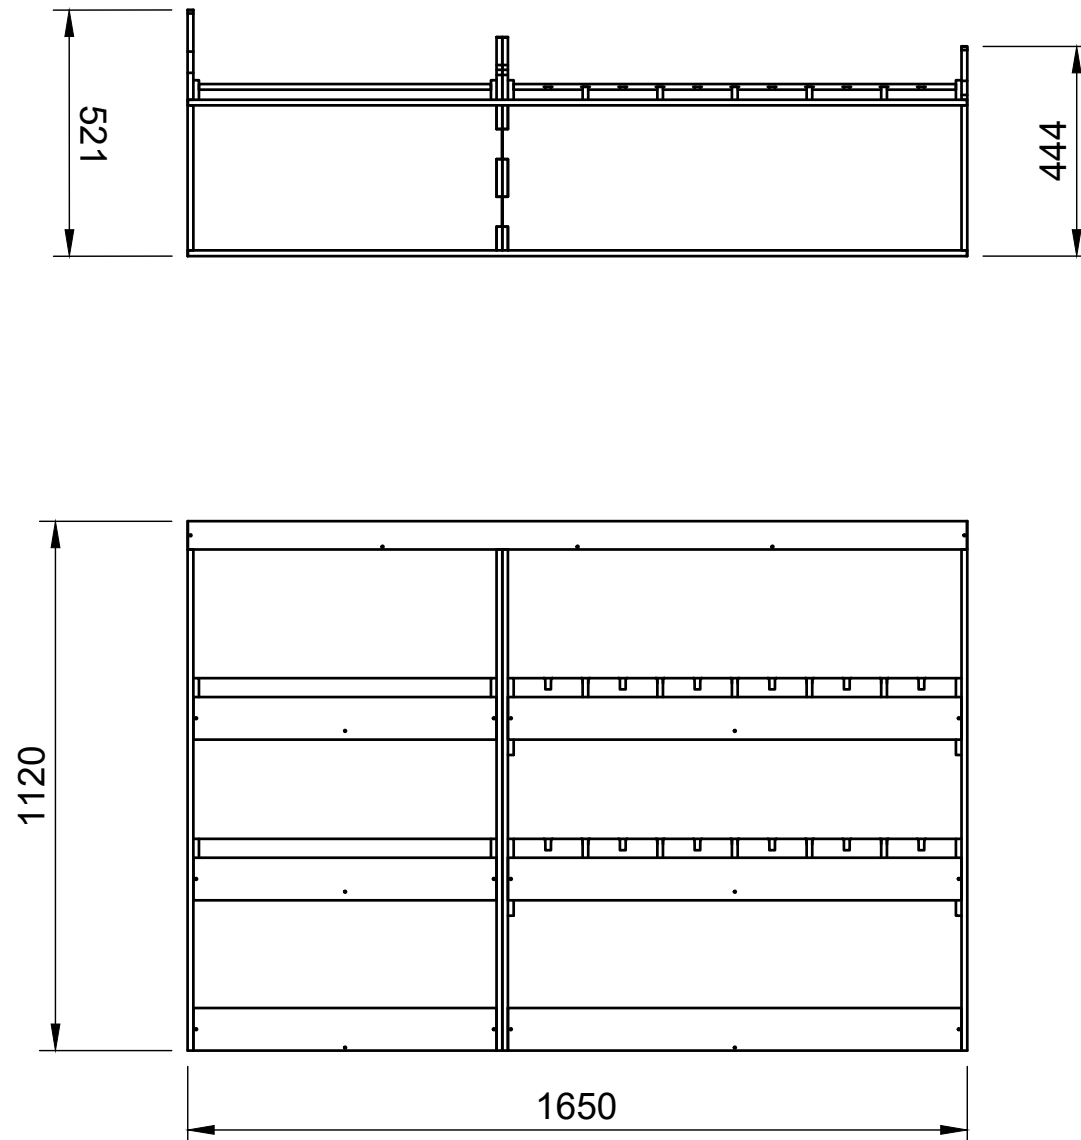

Combo No.23

SKU: BP_18_L2_C23

Combo No.23

SKU: BP_18_L2_C23

Page 2 - External Dimensions

All units in mm

Plywood thickness = 12mm

Notes

- All dimensions on this page are external.

YOKE VANS
info@yoke-van-kits.co.uk
0208 132 9221

© 2023 Yoke CNC LTD

Combo No.23

SKU: BP_18_L2_C23

Page 3 - Internal Dimensions

All units in mm

Plywood thickness = 12mm