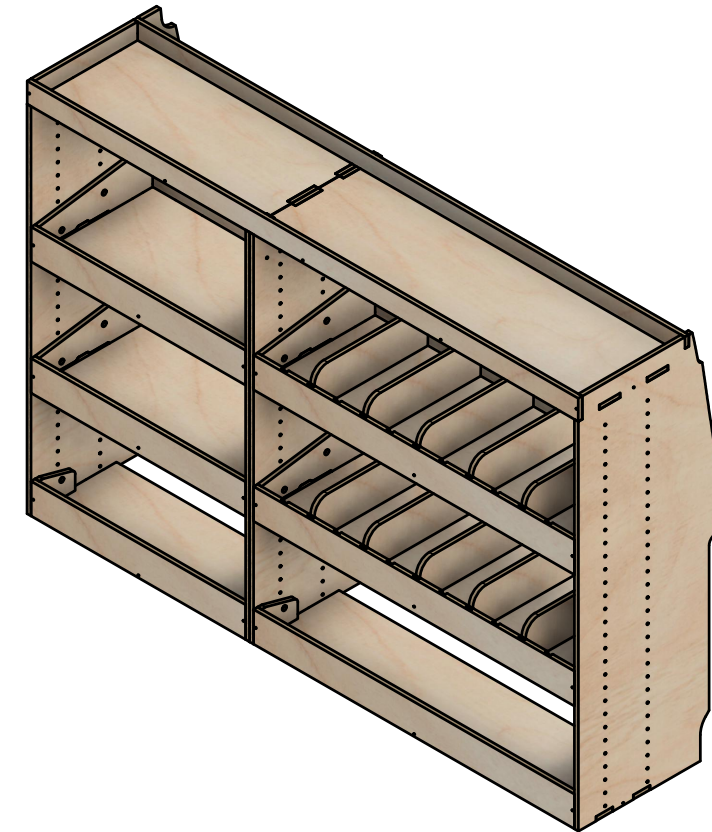

Combo No.23

SKU: BP_18_L2_C23

Combo No.23

SKU: BP_18_L2_C23

Page 2 - External Dimensions

All units in mm

Plywood thickness = 12mm

Notes

- All dimensions on this page are external.

YOKE VANS
info@yoke-van-kits.co.uk
0208 132 9221

© 2023 Yoke CNC LTD

Combo No.23

SKU: BP_18_L2_C23

Page 3 - Internal Dimensions

All units in mm

Plywood thickness = 12mm