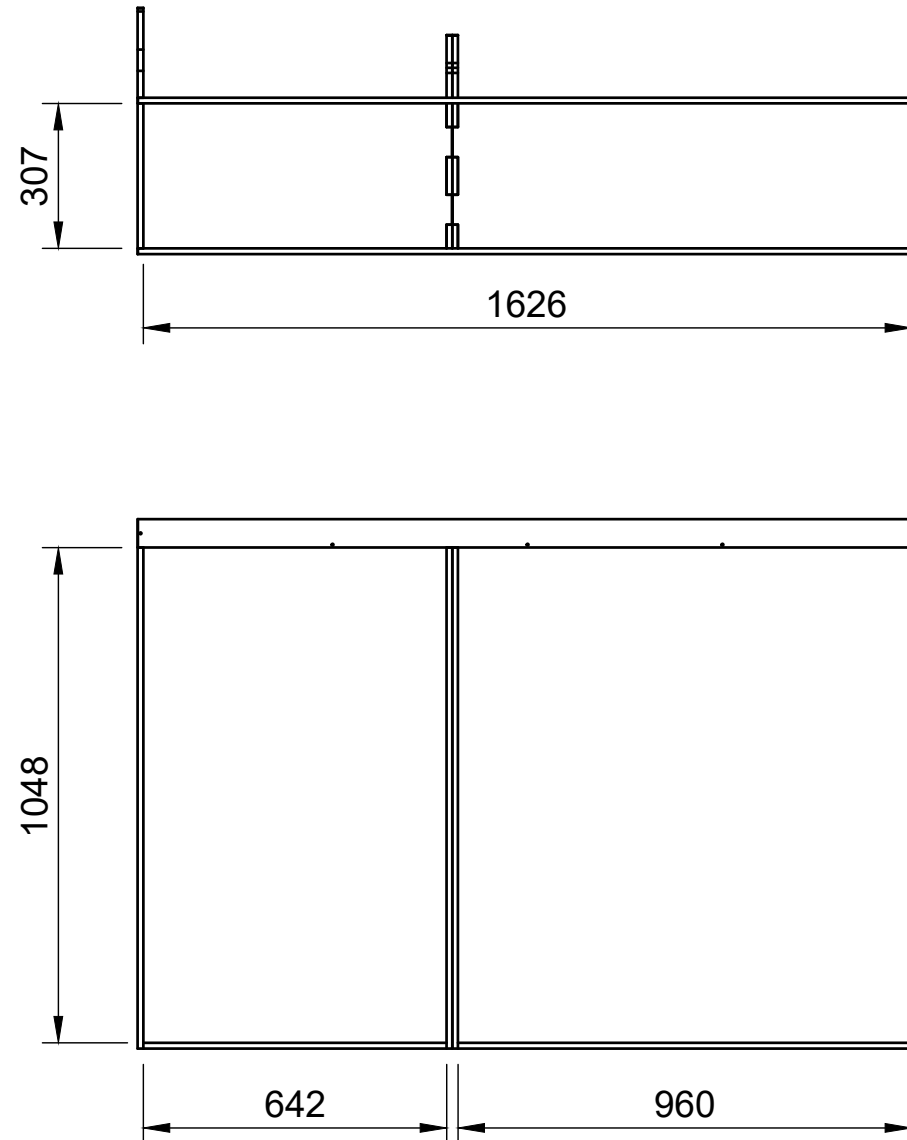

Combo No.23

SKU: BP_18_L2_C23

Combo No.23

SKU: BP_18_L2_C23

Page 2 - External Dimensions

All units in mm

Plywood thickness = 12mm

Notes

- All dimensions on this page are external.

YOKE VANS
info@yoke-van-kits.co.uk
0208 132 9221

© 2023 Yoke CNC LTD

Combo No.23

SKU: BP_18_L2_C23

Page 3 - Internal Dimensions

All units in mm

Plywood thickness = 12mm