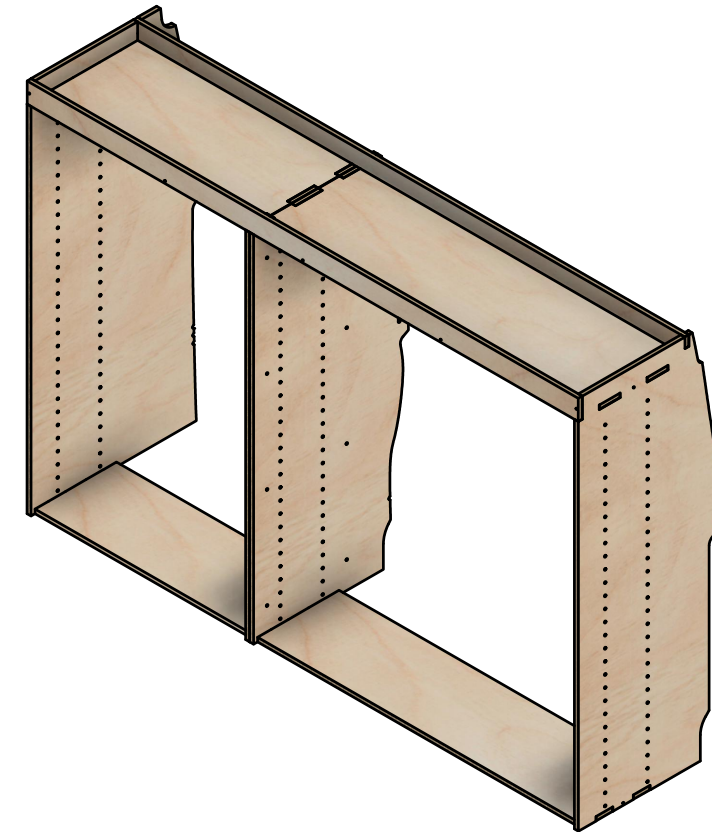

Combo No.23

SKU: BP_18_L2_C23

Combo No.23

SKU: BP_18_L2_C23

Page 2 - External Dimensions

All units in mm

Plywood thickness = 12mm

Notes

- All dimensions on this page are external.

YOKE VANS
info@yoke-van-kits.co.uk
0208 132 9221

© 2023 Yoke CNC LTD

Combo No.23

SKU: BP_18_L2_C23

Page 3 - Internal Dimensions

All units in mm

Plywood thickness = 12mm