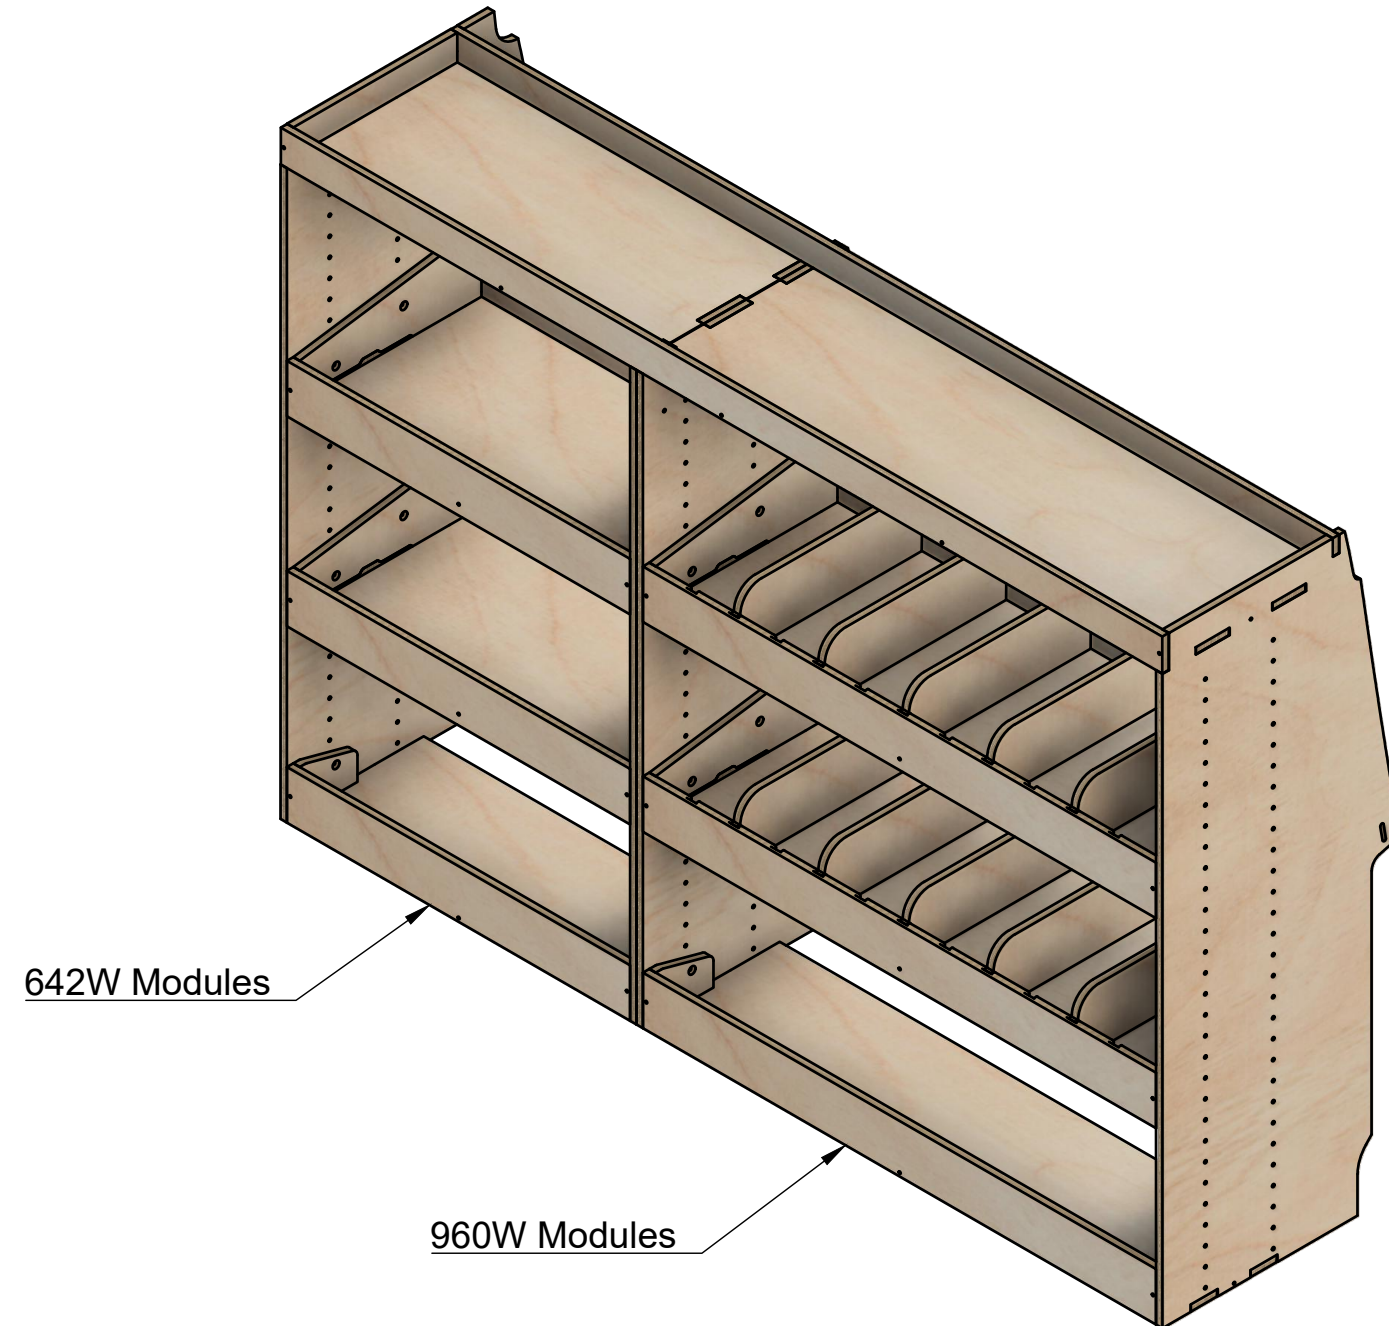

Combo No.23

SKU: BP_18_L2_C23

Combo No.23

SKU: BP_18_L2_C23

Page 2 - External Dimensions

All units in mm

Plywood thickness = 12mm

Notes

- All dimensions on this page are external.

YOKE VANS
info@yoke-van-kits.co.uk
0208 132 9221

© 2023 Yoke CNC LTD

Combo No.23

SKU: BP_18_L2_C23

Page 3 - Internal Dimensions

All units in mm

Plywood thickness = 12mm