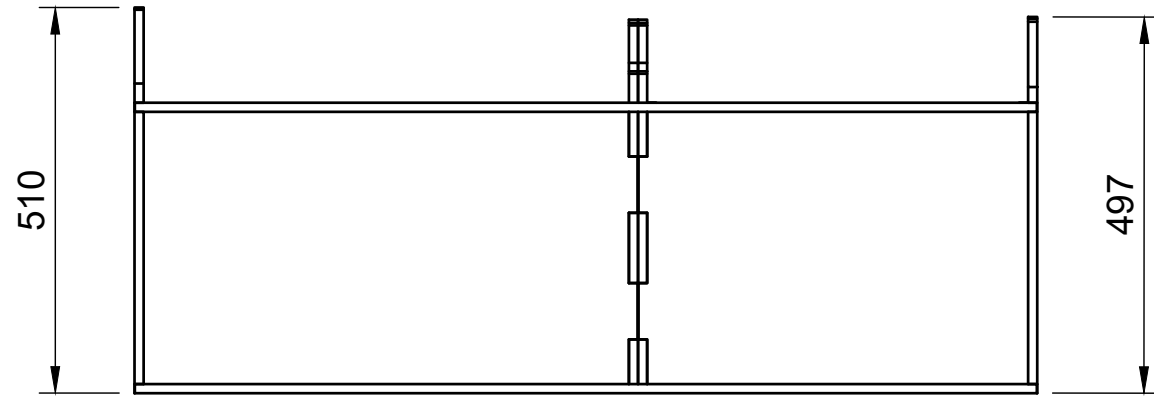

## Page 2 - External Dimensions

All units in mm

Plywood thickness = 12mm