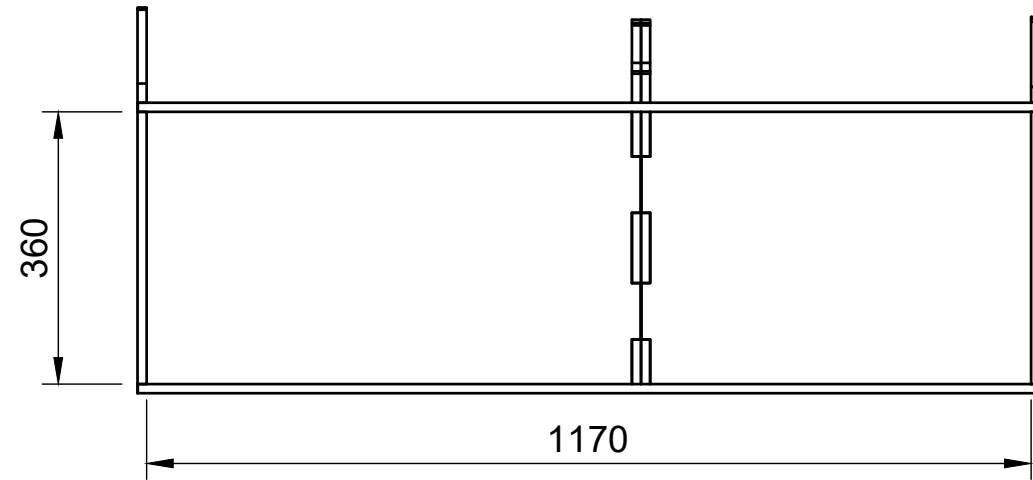

Combo No.6 | FF312

SKU: FCON_14_L1_C6_FF312

Page 3 - Internal Dimensions

All units in mm

Plywood thickness = 12mm

Notes

- All dimensions on this page are internal.

YOKE VANS
info@yoke-van-kits.co.uk
0208 132 9221

© 2023 Yoke CNC LTD