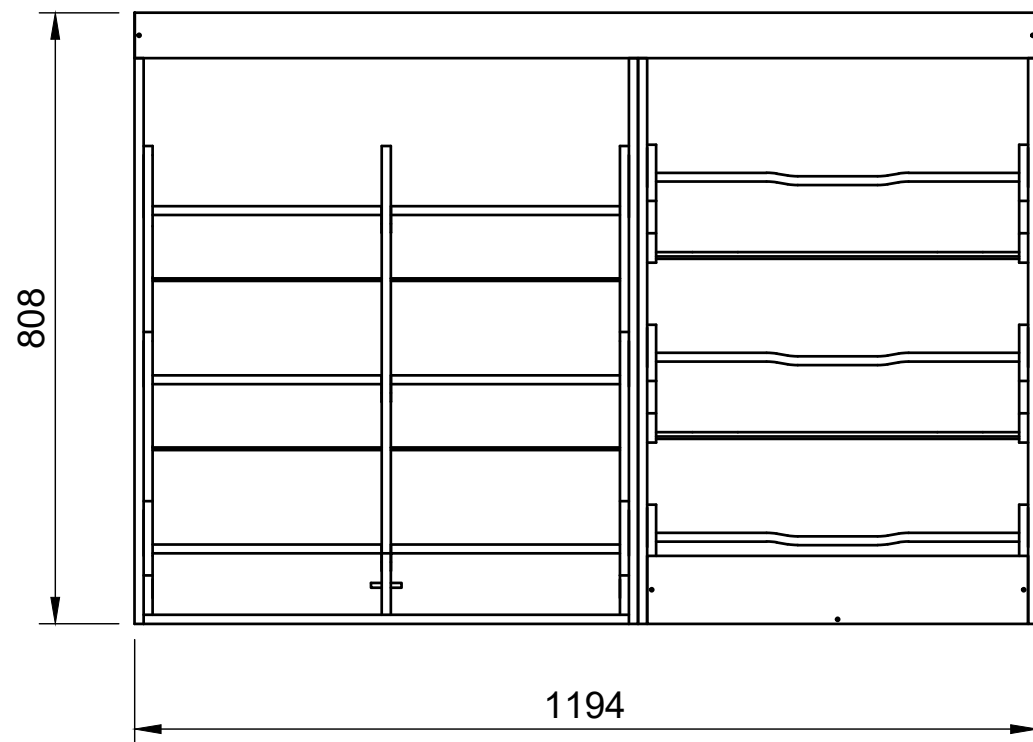

## Page 2 - External Dimensions

All units in mm

Plywood thickness = 12mm