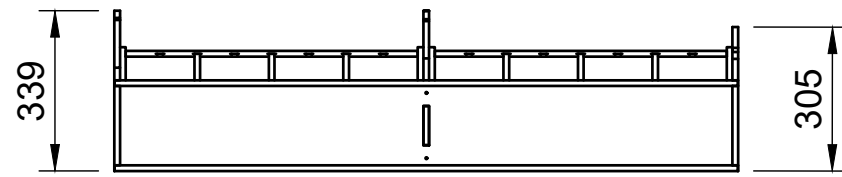

Organiser No.3

SKU: FDCU_13_L2H1_PSL_ORG

Organiser No.3

SKU: FDCU_13_L2H1_PSL_ORG

Page 2 - External Dimensions

All units in mm

Plywood thickness = 12mm

Notes

- All dimensions on this page are external.

YOKE VANS
info@yoke-van-kits.co.uk
0208 132 9221

© 2023 Yoke CNC LTD

Organiser No.3

SKU: FDCU_13_L2H1_PSL_ORG

Page 3 - Internal Dimensions

All units in mm

Plywood thickness = 12mm