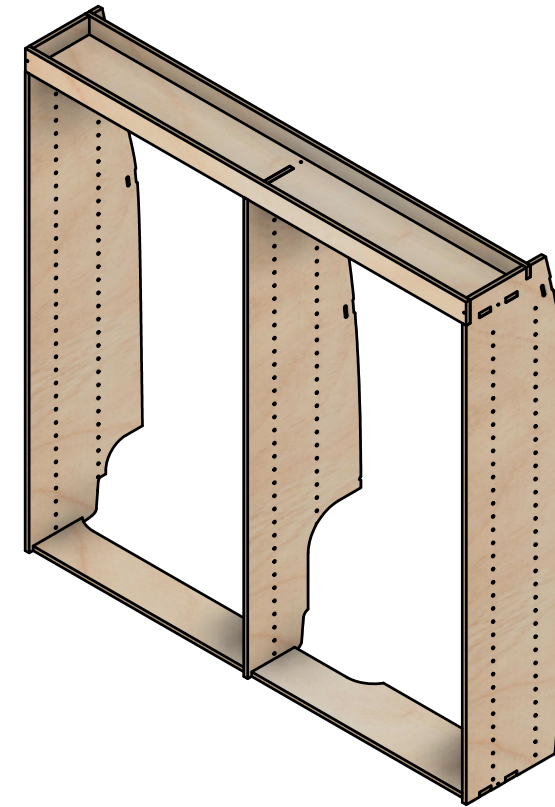

Organiser No.3

SKU: FDCU_13_L2H1_PSL_ORG

Organiser No.3

SKU: FDCU_13_L2H1_PSL_ORG

Page 2 - External Dimensions

All units in mm

Plywood thickness = 12mm

Notes

- All dimensions on this page are external.

YOKE VANS
info@yoke-van-kits.co.uk
0208 132 9221

© 2023 Yoke CNC LTD

Organiser No.3

SKU: FDCU_13_L2H1_PSL_ORG

Page 3 - Internal Dimensions

All units in mm

Plywood thickness = 12mm