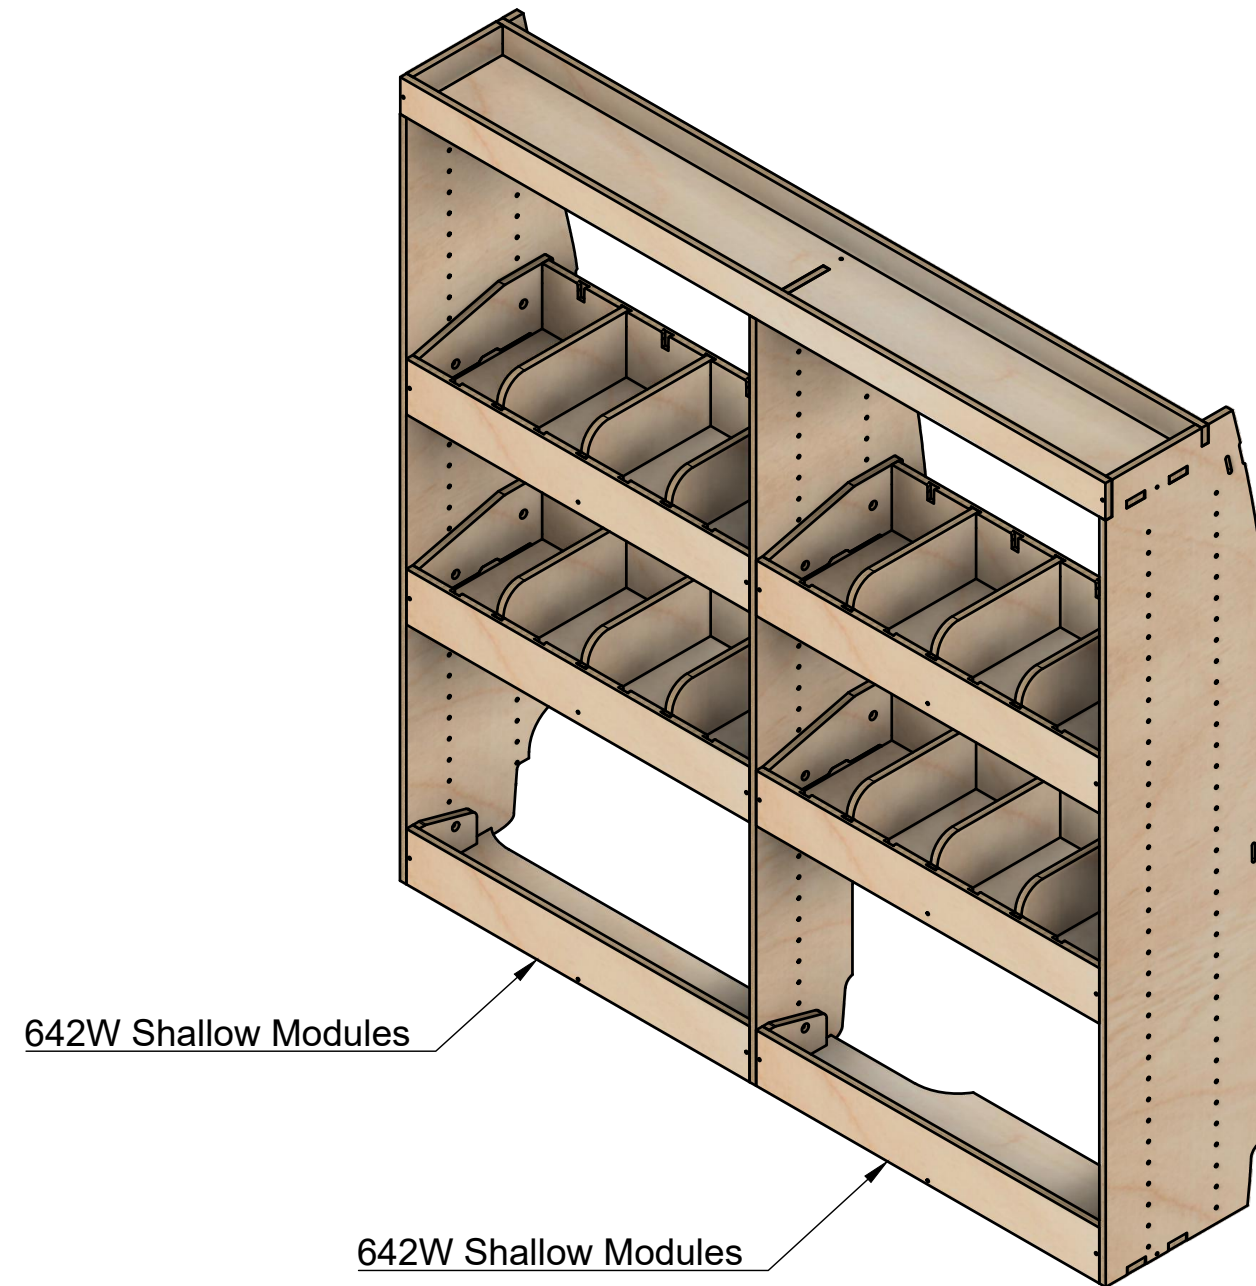

Organiser No.3

SKU: FDCU_13_L2H1_PSL_ORG

Organiser No.3

SKU: FDCU_13_L2H1_PSL_ORG

Page 2 - External Dimensions

All units in mm

Plywood thickness = 12mm

Notes

- All dimensions on this page are external.

YOKE VANS
info@yoke-van-kits.co.uk
0208 132 9221

© 2023 Yoke CNC LTD

Organiser No.3

SKU: FDCU_13_L2H1_PSL_ORG

Page 3 - Internal Dimensions

All units in mm

Plywood thickness = 12mm