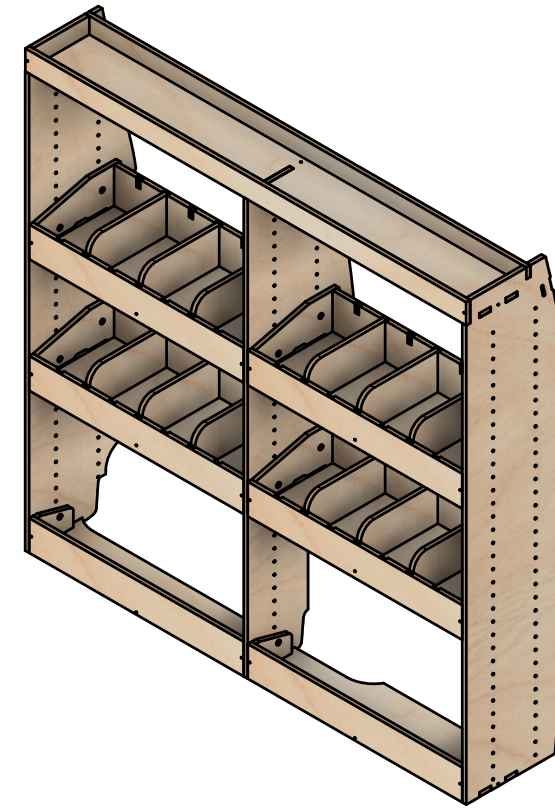

Organiser No.3

SKU: FDCU_13_L2H1_PSL_ORG

Organiser No.3

SKU: FDCU_13_L2H1_PSL_ORG

Page 2 - External Dimensions

All units in mm

Plywood thickness = 12mm

Notes

- All dimensions on this page are external.

YOKE VANS
info@yoke-van-kits.co.uk
0208 132 9221

© 2023 Yoke CNC LTD

Organiser No.3

SKU: FDCU_13_L2H1_PSL_ORG

Page 3 - Internal Dimensions

All units in mm

Plywood thickness = 12mm