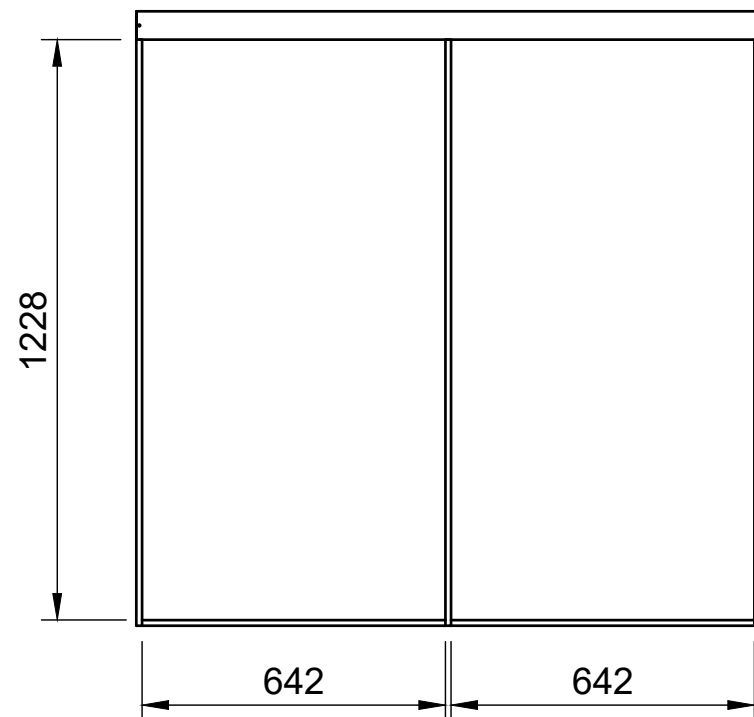

Organiser No.3

SKU: FDCU_13_L2H1_PSL_ORG

Organiser No.3

SKU: FDCU_13_L2H1_PSL_ORG

Page 2 - External Dimensions

All units in mm

Plywood thickness = 12mm

Notes

- All dimensions on this page are external.

YOKE VANS
info@yoke-van-kits.co.uk
0208 132 9221

© 2023 Yoke CNC LTD

Organiser No.3

SKU: FDCU_13_L2H1_PSL_ORG

Page 3 - Internal Dimensions

All units in mm

Plywood thickness = 12mm