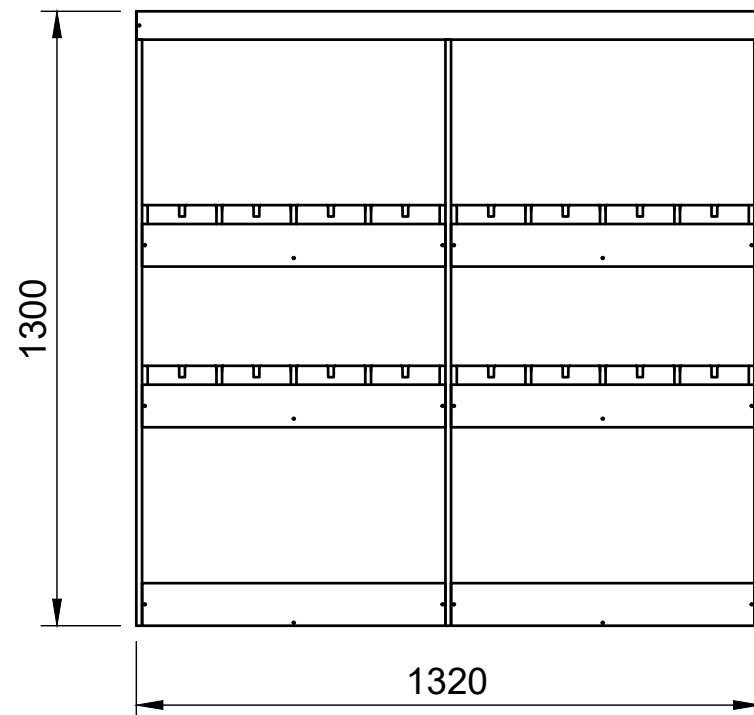

Organiser No.3

SKU: FDCU_13_L2H1_PSL_ORG

Organiser No.3

SKU: FDCU_13_L2H1_PSL_ORG

Page 2 - External Dimensions

All units in mm

Plywood thickness = 12mm

Notes

- All dimensions on this page are external.

YOKE VANS
info@yoke-van-kits.co.uk
0208 132 9221

© 2023 Yoke CNC LTD

Organiser No.3

SKU: FDCU_13_L2H1_PSL_ORG

Page 3 - Internal Dimensions

All units in mm

Plywood thickness = 12mm