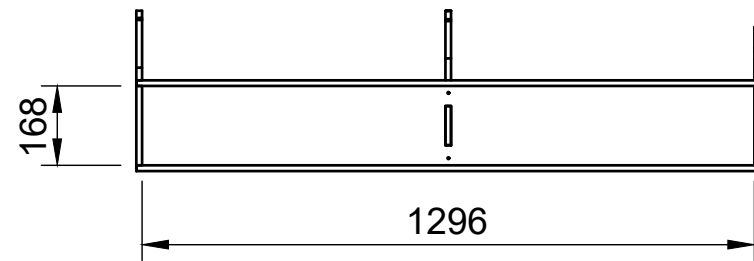

Organiser No.3

SKU: FDCU_13_L2H1_PSL_ORG

Organiser No.3

SKU: FDCU_13_L2H1_PSL_ORG

Page 2 - External Dimensions

All units in mm

Plywood thickness = 12mm

Notes

- All dimensions on this page are external.

YOKE VANS
info@yoke-van-kits.co.uk
0208 132 9221

© 2023 Yoke CNC LTD

Organiser No.3

SKU: FDCU_13_L2H1_PSL_ORG

Page 3 - Internal Dimensions

All units in mm

Plywood thickness = 12mm