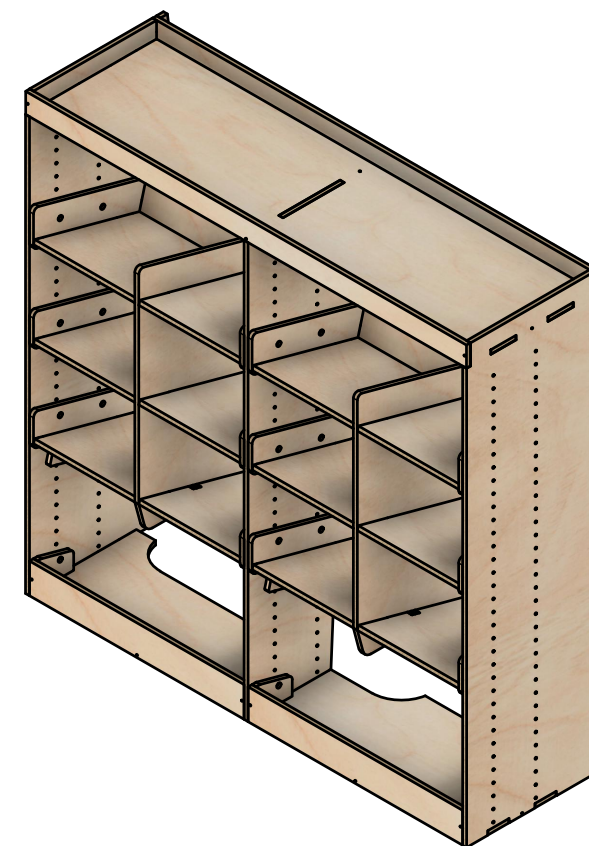

SKU: TVN_14_L2_PS_12EO220

Page 1 - Overview

All units in mm

Plywood thickness = 12mm

YOKE VANS
info@yoke-van-kits.co.uk
0208 132 9221

© 2023 Yoke CNC LTD

Renault Trafic | 2014on | L2H1 (LWB) | Panel Van
Vauxhall Vivaro | 2014-19 | L2H1 (LWB) | Panel Van
Nissan NV300 | 2016on | L2H1 (LWB) | Panel Van
Fiat Talento | 2016-20 | L2H1 (LWB) | Panel Van

Euro Crate Rack

SKU: TVN_14_L2_PS_12EO220

Page 2 - External Dimensions

All units in mm
Plywood thickness = 12mm

Notes

- All dimensions on this page are external.

YOKE VANS
info@yoke-van-kits.co.uk
0208 132 9221