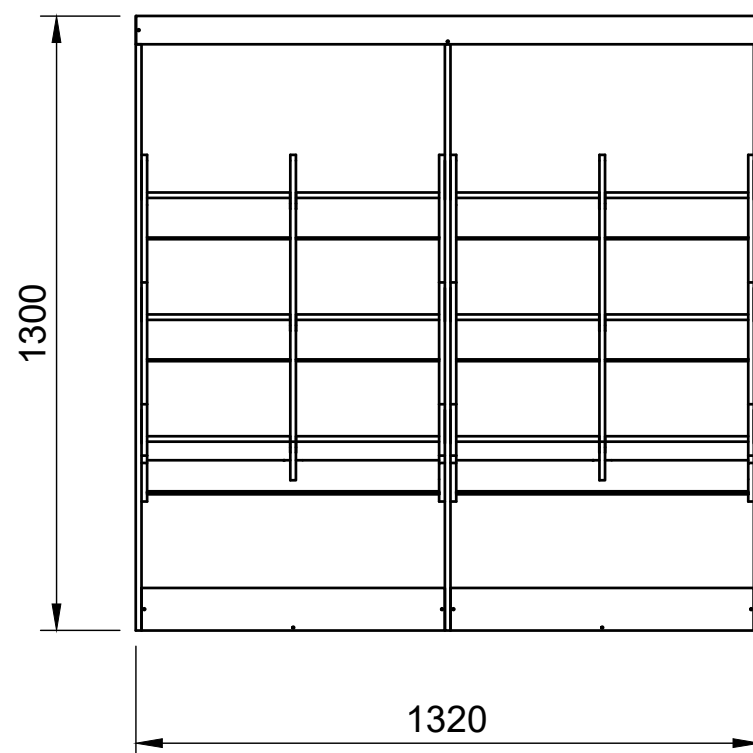

SKU: TVN_14_L2_PS_12EO220

Page 1 - Overview

All units in mm

Plywood thickness = 12mm

YOKE VANS
info@yoke-van-kits.co.uk
0208 132 9221

© 2023 Yoke CNC LTD

Renault Trafic | 2014on | L2H1 (LWB) | Panel Van
Vauxhall Vivaro | 2014-19 | L2H1 (LWB) | Panel Van
Nissan NV300 | 2016on | L2H1 (LWB) | Panel Van
Fiat Talento | 2016-20 | L2H1 (LWB) | Panel Van

Euro Crate Rack

SKU: TVN_14_L2_PS_12EO220

Page 2 - External Dimensions

All units in mm
Plywood thickness = 12mm

Notes

- All dimensions on this page are external.

YOKE VANS
info@yoke-van-kits.co.uk
0208 132 9221