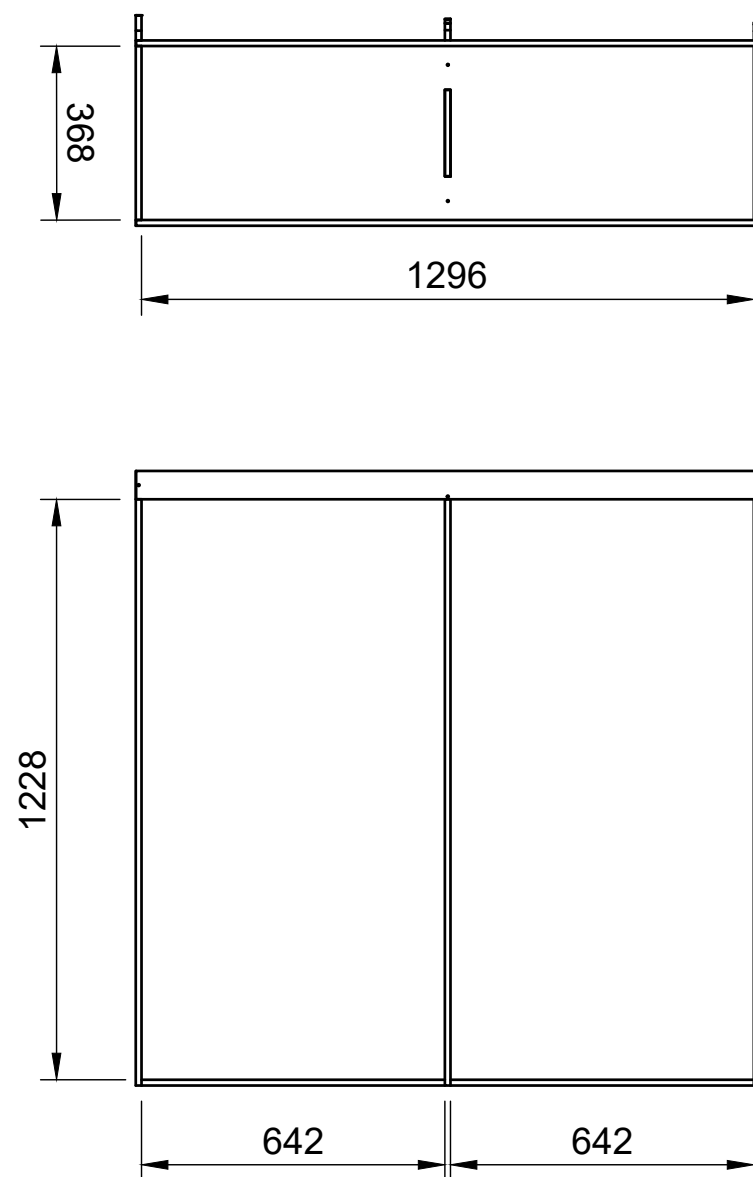

Euro Crate Rack

SKU: TVN_14_L2_PS_12EO220

Page 2 - External Dimensions

All units in mm
Plywood thickness = 12mm

Notes

- All dimensions on this page are external.

YOKE VANS
info@yoke-van-kits.co.uk
0208 132 9221

Euro Crate Rack

SKU: TVN_14_L2_PS_12EO220

Page 3 - Internal Dimensions

All units in mm
Plywood thickness = 12mm

Notes

- All dimensions on this page are internal.

YOKE VANS
info@yoke-van-kits.co.uk
0208 132 9221