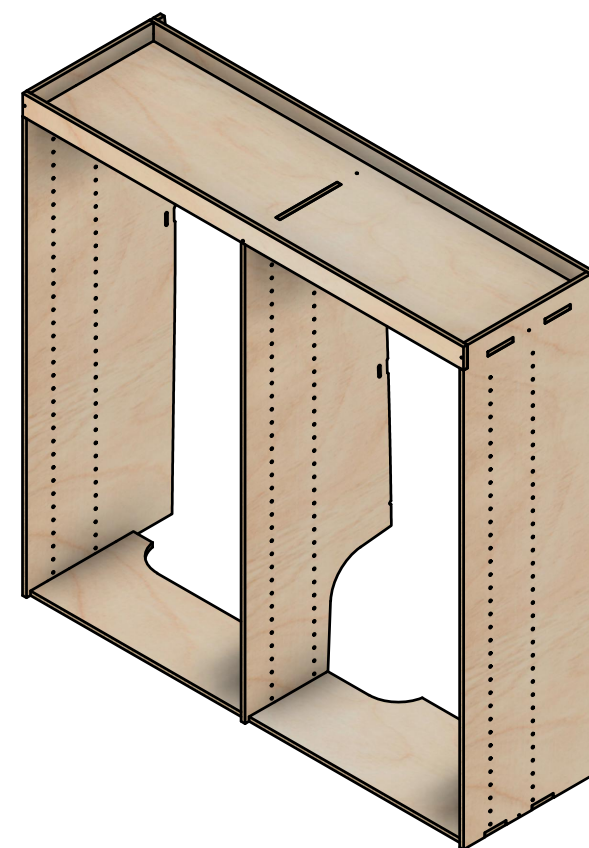

Renault Trafic | 2014on | L2H1 (LWB) | Panel Van
Vauxhall Vivaro | 2014-19 | L2H1 (LWB) | Panel Van
Nissan NV300 | 2016on | L2H1 (LWB) | Panel Van
Fiat Talento | 2016-20 | L2H1 (LWB) | Panel Van

Euro Crate Rack

SKU: TVN_14_L2_PS_12EO220

Page 3 - Internal Dimensions

All units in mm
Plywood thickness = 12mm

Notes

- All dimensions on this page are internal.

YOKE VANS
info@yoke-van-kits.co.uk
0208 132 9221

© 2023 Yoke CNC LTD