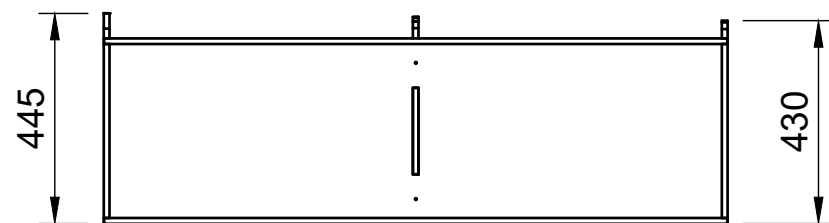

SKU: TVN_14_L2_PS_12EO220

Page 1 - Overview

All units in mm

Plywood thickness = 12mm

YOKE VANS
info@yoke-van-kits.co.uk
0208 132 9221

© 2023 Yoke CNC LTD

Renault Trafic | 2014on | L2H1 (LWB) | Panel Van
Vauxhall Vivaro | 2014-19 | L2H1 (LWB) | Panel Van
Nissan NV300 | 2016on | L2H1 (LWB) | Panel Van
Fiat Talento | 2016-20 | L2H1 (LWB) | Panel Van

Euro Crate Rack

SKU: TVN_14_L2_PS_12EO220

Page 2 - External Dimensions

All units in mm
Plywood thickness = 12mm

Notes

- All dimensions on this page are external.

YOKE VANS
info@yoke-van-kits.co.uk
0208 132 9221

Euro Crate Rack

SKU: TVN_14_L2_PS_12EO220

Page 3 - Internal Dimensions

All units in mm
Plywood thickness = 12mm

Notes

- All dimensions on this page are internal.

YOKE VANS
info@yoke-van-kits.co.uk
0208 132 9221