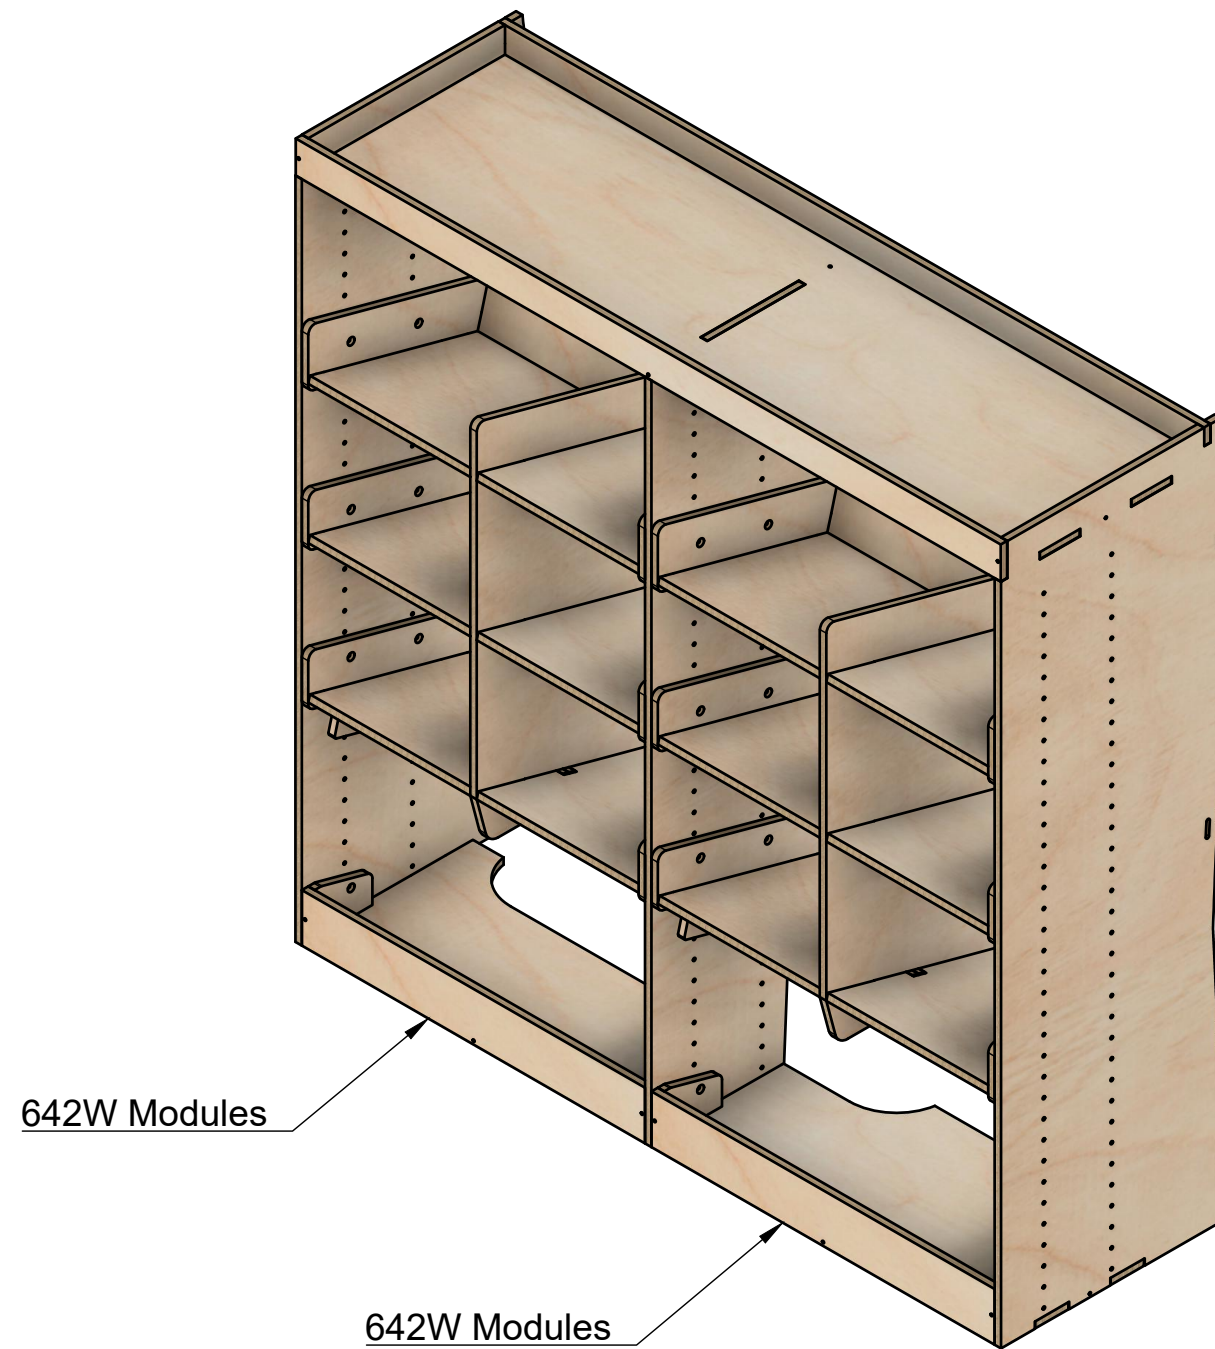

Renault Trafic | 2014on | L2H1 (LWB) | Panel Van
Vauxhall Vivaro | 2014-19 | L2H1 (LWB) | Panel Van
Nissan NV300 | 2016on | L2H1 (LWB) | Panel Van
Fiat Talento | 2016-20 | L2H1 (LWB) | Panel Van

Euro Crate Rack

SKU: TVN_14_L2_PS_12EO220

Page 1 - Overview

All units in mm

Plywood thickness = 12mm

YOKE VANS
info@yoke-van-kits.co.uk
0208 132 9221

© 2023 Yoke CNC LTD

Renault Trafic | 2014on | L2H1 (LWB) | Panel Van
Vauxhall Vivaro | 2014-19 | L2H1 (LWB) | Panel Van
Nissan NV300 | 2016on | L2H1 (LWB) | Panel Van
Fiat Talento | 2016-20 | L2H1 (LWB) | Panel Van

Euro Crate Rack

SKU: TVN_14_L2_PS_12EO220

Page 2 - External Dimensions

All units in mm
Plywood thickness = 12mm

Notes

- All dimensions on this page are external.

YOKE VANS
info@yoke-van-kits.co.uk
0208 132 9221