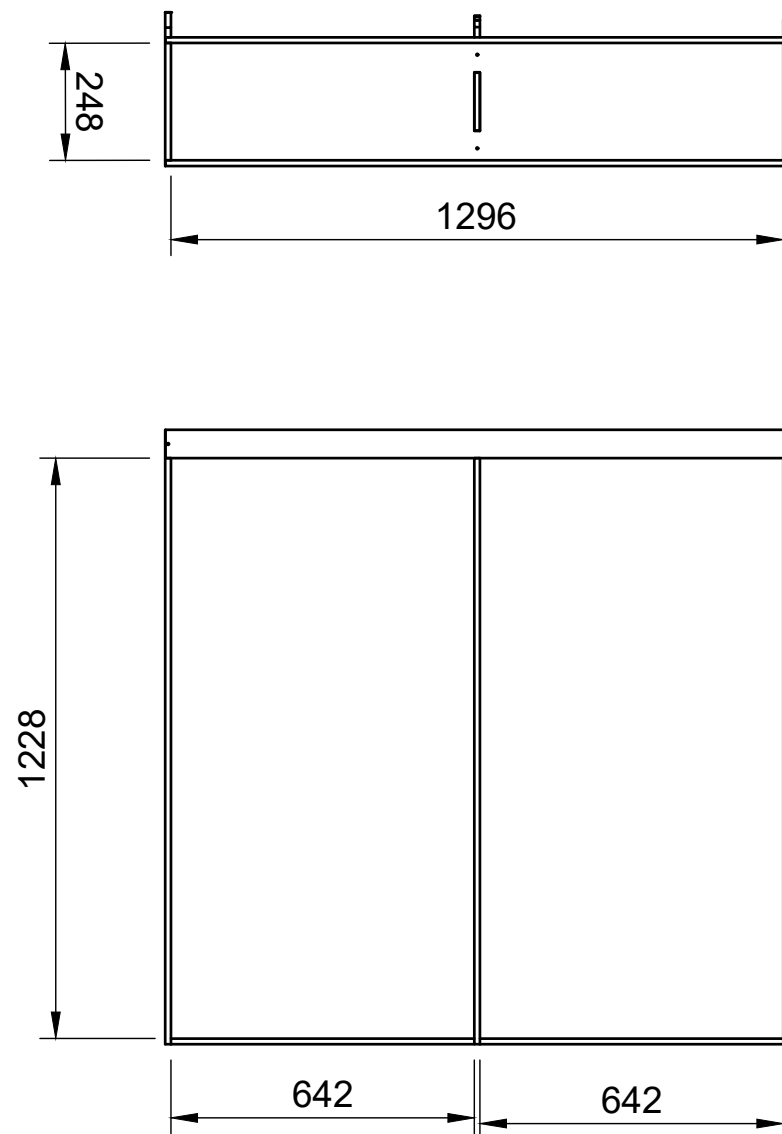

Organiser No.3

SKU: TVN_14_L2_PS_ORG

Page 2 - External Dimensions

All units in mm

Plywood thickness = 12mm

Notes

- All dimensions on this page are external.

YOKE VANS

Organiser No.3

SKU: TVN_14_L2_PS_ORG

Page 3 - Internal Dimensions

All units in mm

Plywood thickness = 12mm

Notes

- All dimensions on this page are internal.

YOKE VANS
info@yoke-van-kits.co.uk
0208 132 9221