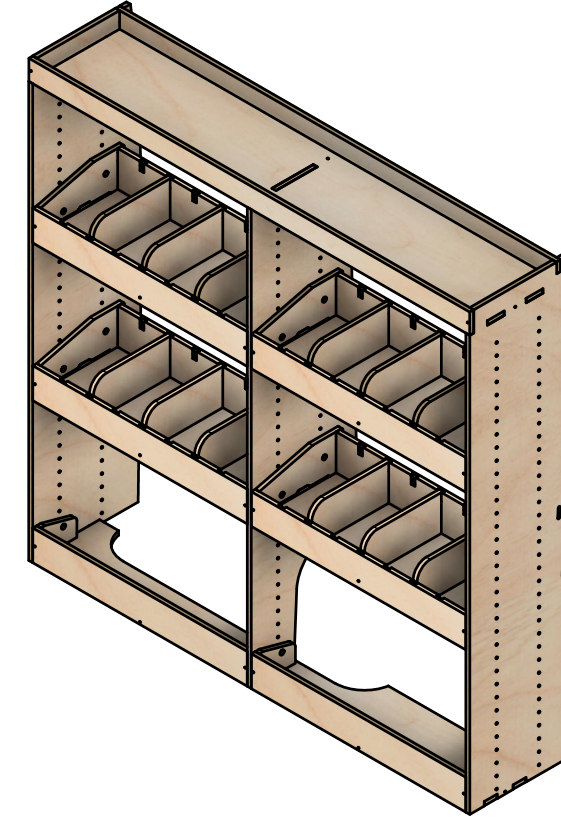

SKU: TVN_14_L2_PS_ORG

Page 1 - Overview

All units in mm

Plywood thickness = 12mm

YOKE VANS
info@yoke-van-kits.co.uk
0208 132 9221

© 2023 Yoke CNC LTD

Renault Trafic | 2014on | L2H1 (LWB) | Panel Van
Vauxhall Vivaro | 2014-19 | L2H1 (LWB) | Panel Van
Nissan NV300 | 2016on | L2H1 (LWB) | Panel Van
Fiat Talento | 2016-20 | L2H1 (LWB) | Panel Van

Organiser No.3

SKU: TVN_14_L2_PS_ORG

Page 2 - External Dimensions

All units in mm

Plywood thickness = 12mm

Notes

- All dimensions on this page are external.

YOKE VANS