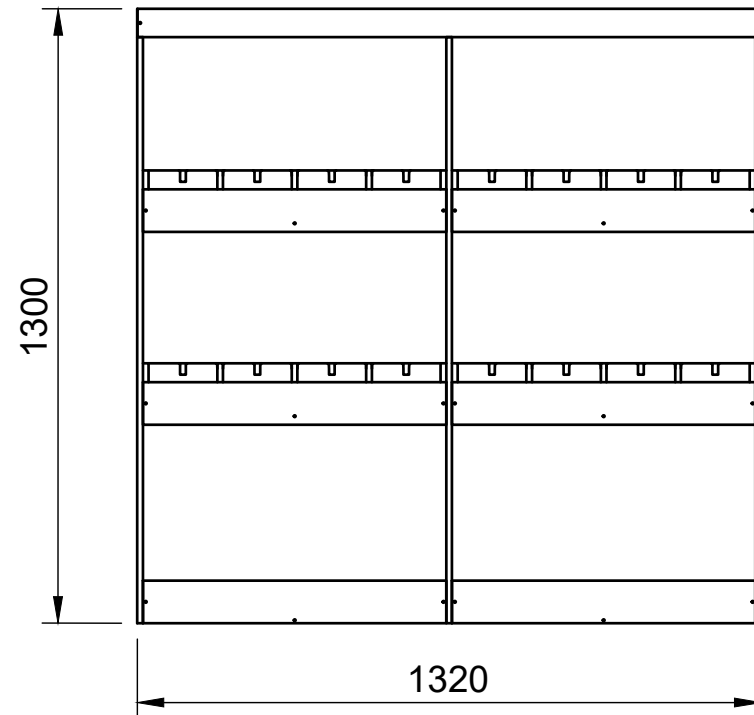

SKU: TVN_14_L2_PS_ORG

Page 1 - Overview

All units in mm

Plywood thickness = 12mm

YOKE VANS
info@yoke-van-kits.co.uk
0208 132 9221

© 2023 Yoke CNC LTD

Renault Trafic | 2014on | L2H1 (LWB) | Panel Van
Vauxhall Vivaro | 2014-19 | L2H1 (LWB) | Panel Van
Nissan NV300 | 2016on | L2H1 (LWB) | Panel Van
Fiat Talento | 2016-20 | L2H1 (LWB) | Panel Van

Organiser No.3

SKU: TVN_14_L2_PS_ORG

Page 2 - External Dimensions

All units in mm

Plywood thickness = 12mm

Notes

- All dimensions on this page are external.

YOKE VANS