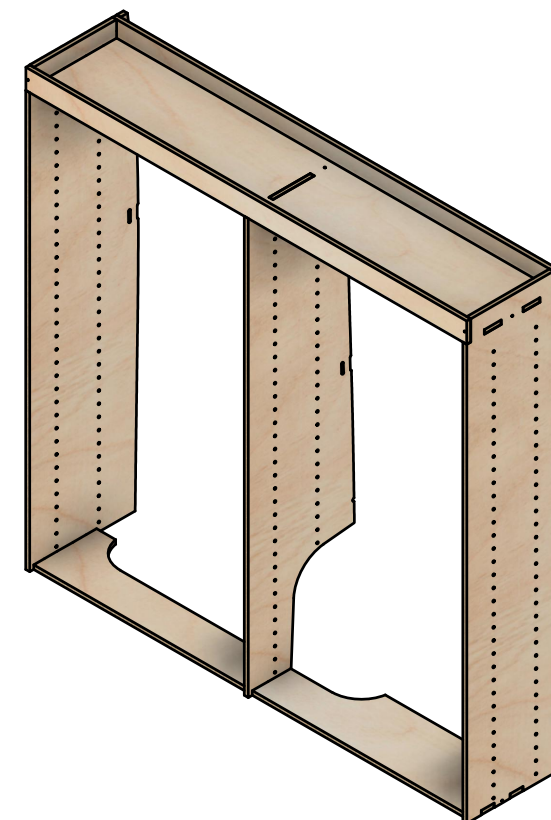

Organiser No.3

SKU: TVN_14_L2_PS_ORG

Page 2 - External Dimensions

All units in mm

Plywood thickness = 12mm

Notes

- All dimensions on this page are external.

YOKE VANS

info@yoke-van-kits.co.uk

0208 132 9221

© 2023 Yoke CNC LTD

Renault Trafic | 2014on | L2H1 (LWB) | Panel Van
Vauxhall Vivaro | 2014-19 | L2H1 (LWB) | Panel Van
Nissan NV300 | 2016on | L2H1 (LWB) | Panel Van
Fiat Talento | 2016-20 | L2H1 (LWB) | Panel Van

Organiser No.3

SKU: TVN_14_L2_PS_ORG

Page 3 - Internal Dimensions

All units in mm

Plywood thickness = 12mm

Notes

- All dimensions on this page are internal.

YOKE VANS
info@yoke-van-kits.co.uk
0208 132 9221