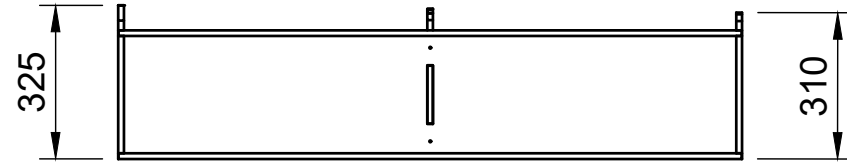

SKU: TVN_14_L2_PS_ORG

Page 1 - Overview

All units in mm

Plywood thickness = 12mm

YOKE VANS
info@yoke-van-kits.co.uk
0208 132 9221

© 2023 Yoke CNC LTD

Renault Trafic | 2014on | L2H1 (LWB) | Panel Van
Vauxhall Vivaro | 2014-19 | L2H1 (LWB) | Panel Van
Nissan NV300 | 2016on | L2H1 (LWB) | Panel Van
Fiat Talento | 2016-20 | L2H1 (LWB) | Panel Van

Organiser No.3

SKU: TVN_14_L2_PS_ORG

Page 2 - External Dimensions

All units in mm

Plywood thickness = 12mm

Notes

- All dimensions on this page are external.

YOKE VANS