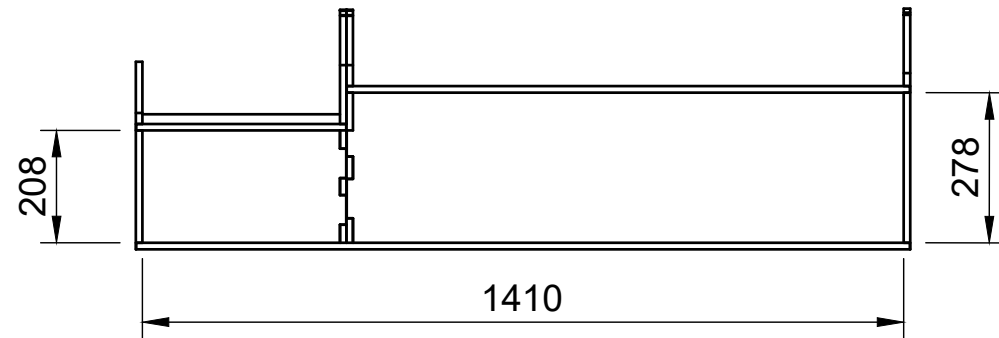

Notes

- All dimensions on this page are external.

YOKE VANS

info@yoke-van-kits.co.uk

0208 132 9221

© 2023 Yoke CNC LTD

Combo No.21

SKU: FDCU_DCIV_13_L2_C21

Page 3 - Internal Dimensions

All units in mm

Plywood thickness = 12mm

Notes

- All dimensions on this page are internal.

YOKE VANS
info@yoke-van-kits.co.uk
0208 132 9221

© 2023 Yoke CNC LTD