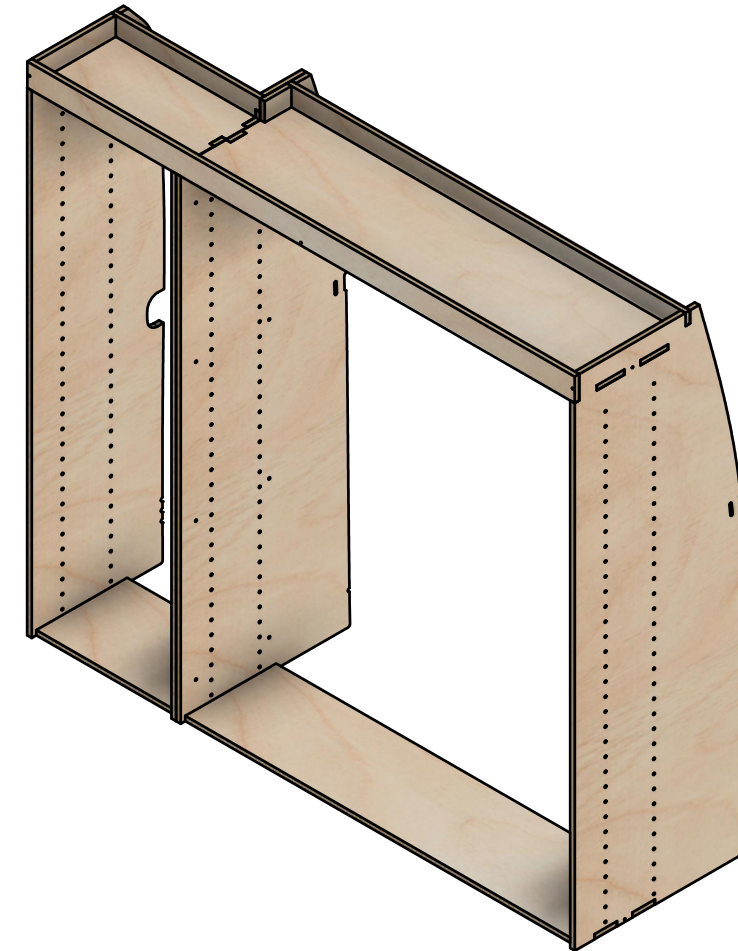

Notes

- All dimensions on this page are external.

YOKE VANS

info@yoke-van-kits.co.uk

0208 132 9221

© 2023 Yoke CNC LTD

Combo No.21

SKU: FDCU_DCIV_13_L2_C21

Page 3 - Internal Dimensions

All units in mm

Plywood thickness = 12mm

Notes

- All dimensions on this page are internal.

YOKE VANS
info@yoke-van-kits.co.uk
0208 132 9221

© 2023 Yoke CNC LTD