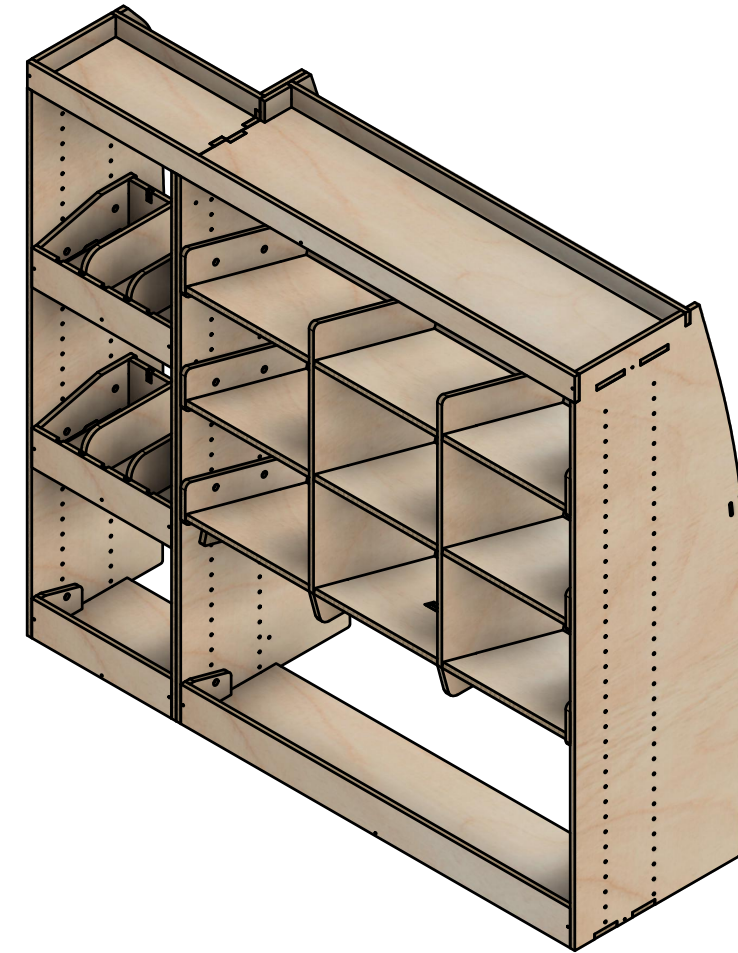

Combo No.21

SKU: FDCU_DCIV_13_L2_C21

366W Shallow Modules

1020W Modules

Page 1 - Overview

All units in mm

Plywood thickness = 12mm

YOKE VANS

info@yoke-van-kits.co.uk

0208 132 9221

© 2023 Yoke CNC LTD

Combo No.21

SKU: FDCU_DCIV_13_L2_C21

Page 2 - External Dimensions

All units in mm

Plywood thickness = 12mm