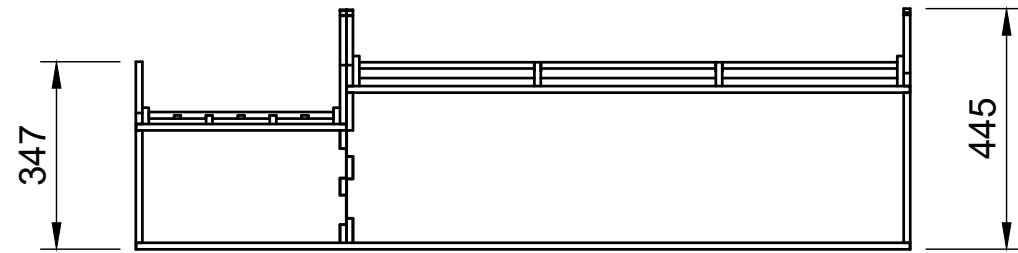

Combo No.21

SKU: FDCU_DCIV_13_L2_C21

366W Shallow Modules

1020W Modules

Page 1 - Overview

All units in mm

Plywood thickness = 12mm

YOKE VANS

info@yoke-van-kits.co.uk

0208 132 9221

© 2023 Yoke CNC LTD

Combo No.21

SKU: FDCU_DCIV_13_L2_C21

Page 2 - External Dimensions

All units in mm

Plywood thickness = 12mm

Page 3 - Internal Dimensions

All units in mm

Plywood thickness = 12mm

Notes

- All dimensions on this page are internal.

YOKE VANS
info@yoke-van-kits.co.uk
0208 132 9221

© 2023 Yoke CNC LTD