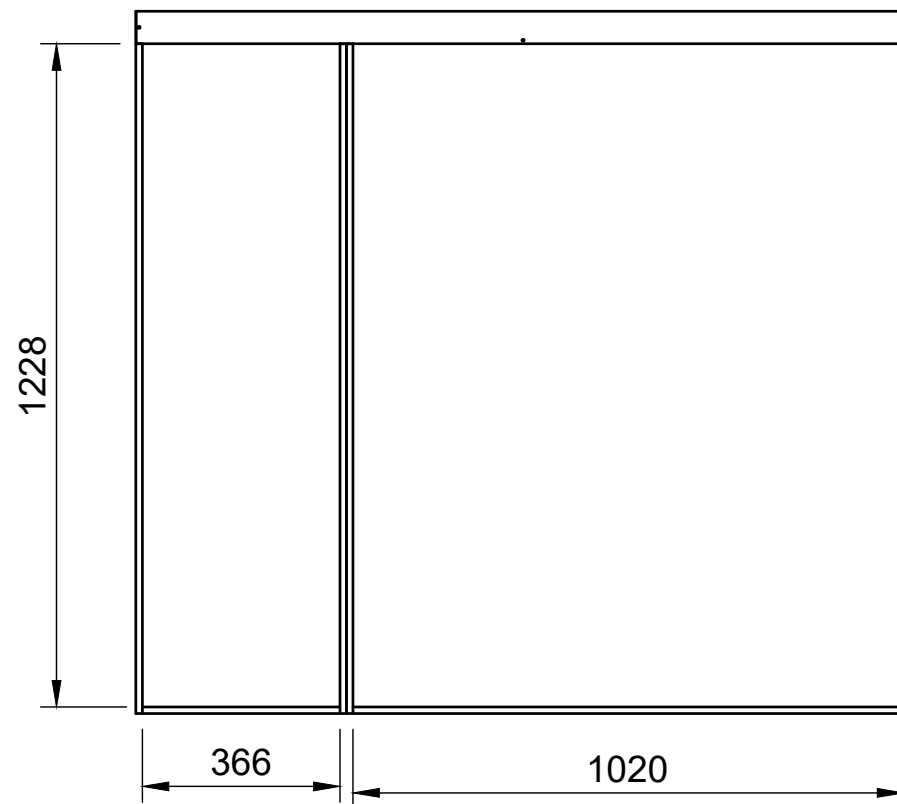

Page 3 - Internal Dimensions

All units in mm

Plywood thickness = 12mm

Notes

- All dimensions on this page are internal.

YOKE VANS
info@yoke-van-kits.co.uk
0208 132 9221

© 2023 Yoke CNC LTD