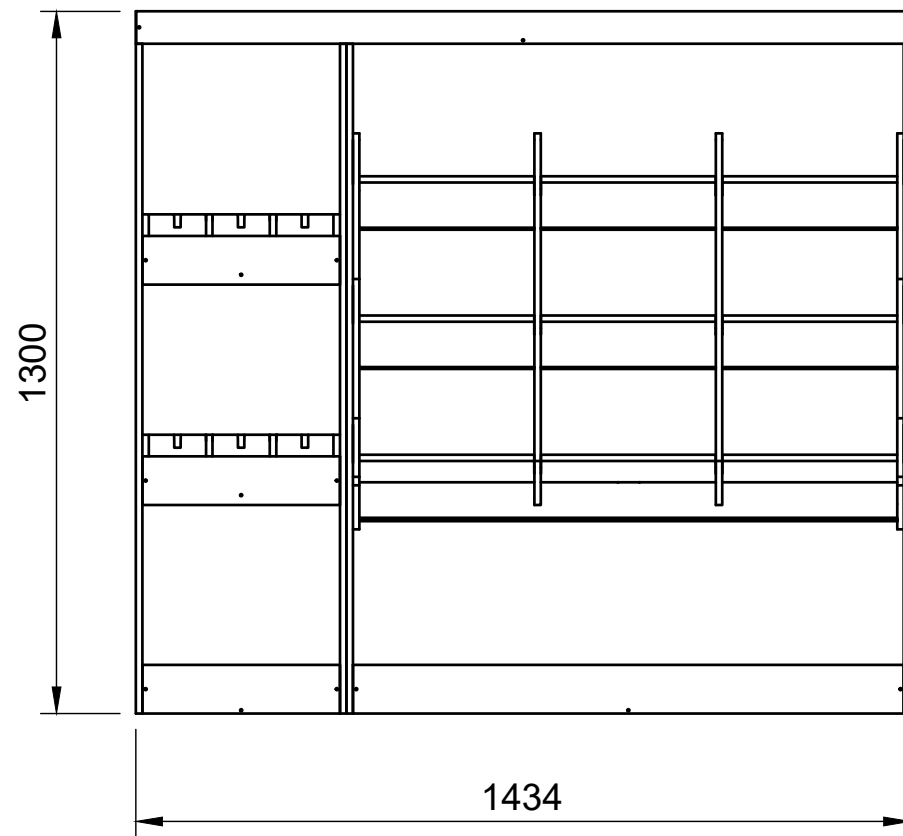

Combo No.21

SKU: FDCU_DCIV_13_L2_C21

366W Shallow Modules

1020W Modules

Page 1 - Overview

All units in mm

Plywood thickness = 12mm

YOKE VANS

info@yoke-van-kits.co.uk

0208 132 9221

© 2023 Yoke CNC LTD

Combo No.21

SKU: FDCU_DCIV_13_L2_C21

Page 2 - External Dimensions

All units in mm

Plywood thickness = 12mm

Page 3 - Internal Dimensions

All units in mm

Plywood thickness = 12mm

Notes

- All dimensions on this page are internal.

YOKE VANS
info@yoke-van-kits.co.uk
0208 132 9221

© 2023 Yoke CNC LTD