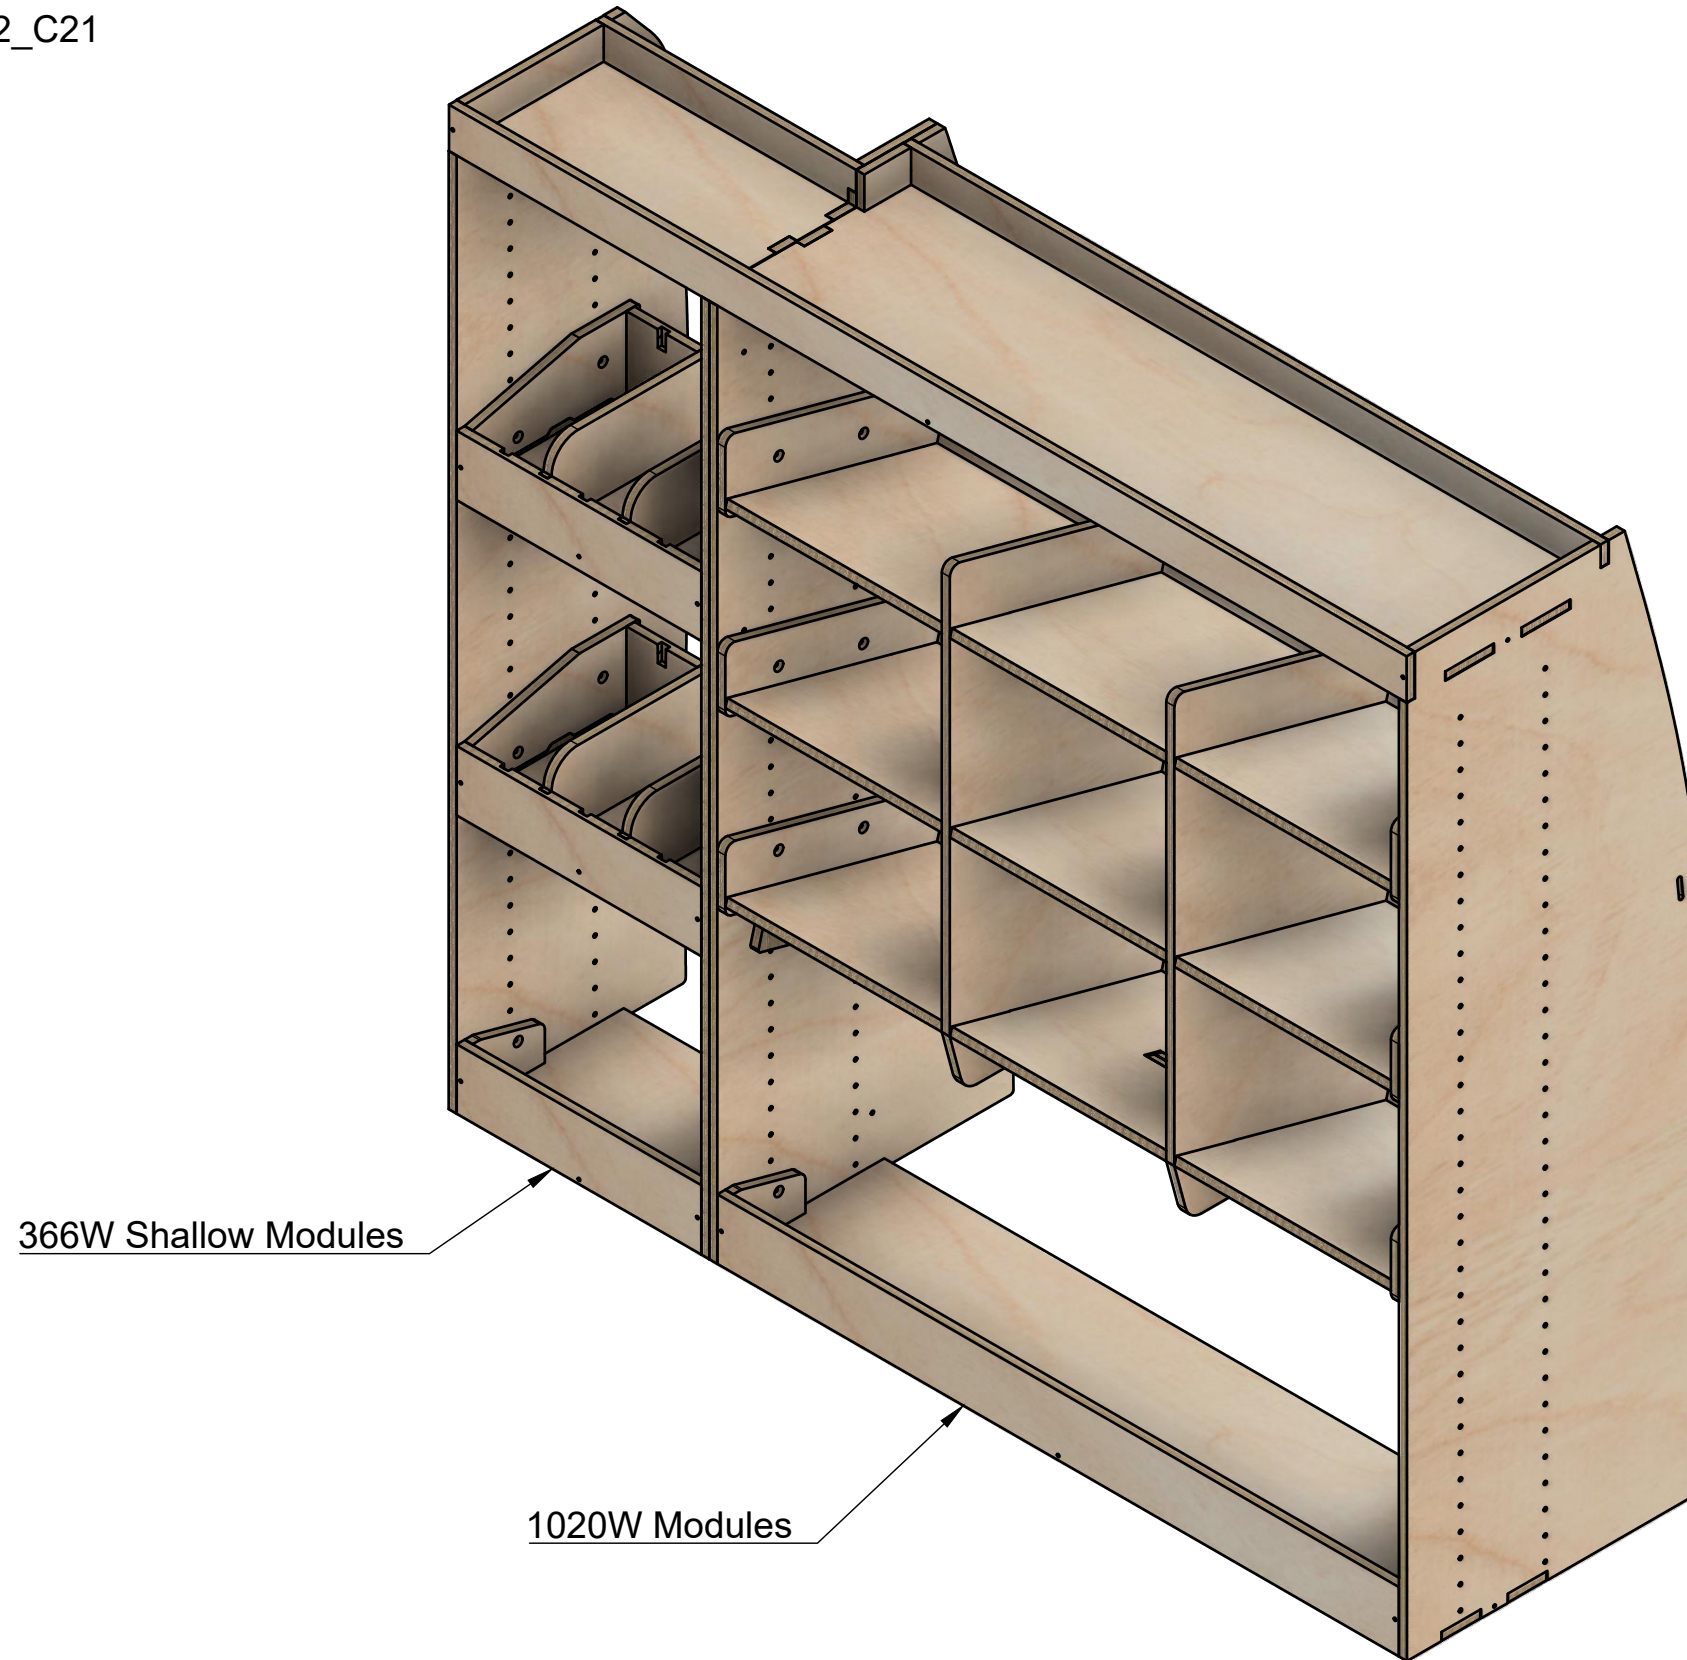

Combo No.21

SKU: FDCU_DCIV_13_L2_C21

366W Shallow Modules

1020W Modules

Page 1 - Overview

All units in mm

Plywood thickness = 12mm

YOKE VANS

info@yoke-van-kits.co.uk

0208 132 9221

© 2023 Yoke CNC LTD

Combo No.21

SKU: FDCU_DCIV_13_L2_C21

Page 2 - External Dimensions

All units in mm

Plywood thickness = 12mm