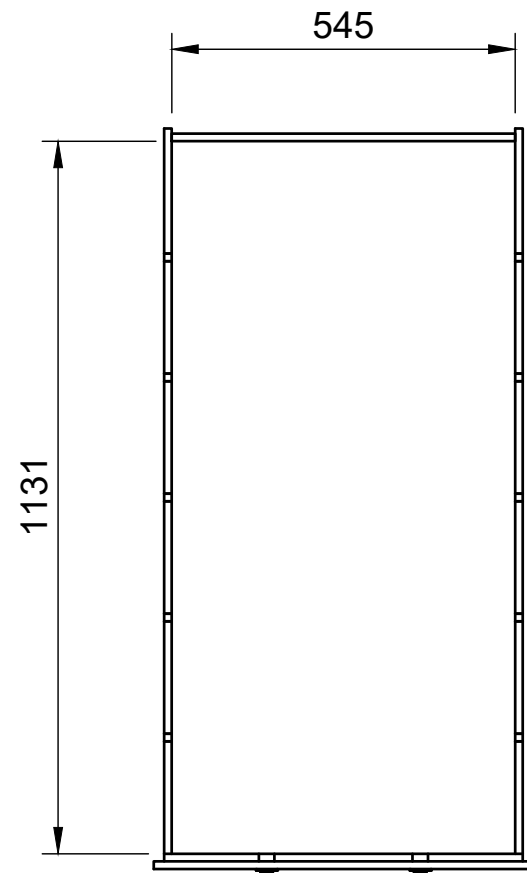

Raised Floor No.2A

SKU: FDCU_DCIV_13_L2_FF2A

Page 3 - Bay A Drawer Dimensions

All units in mm
Plywood thickness = 12mm

YOKE VANS
info@yoke-van-kits.co.uk
0208 132 9221

© 2023 Yoke CNC LTD