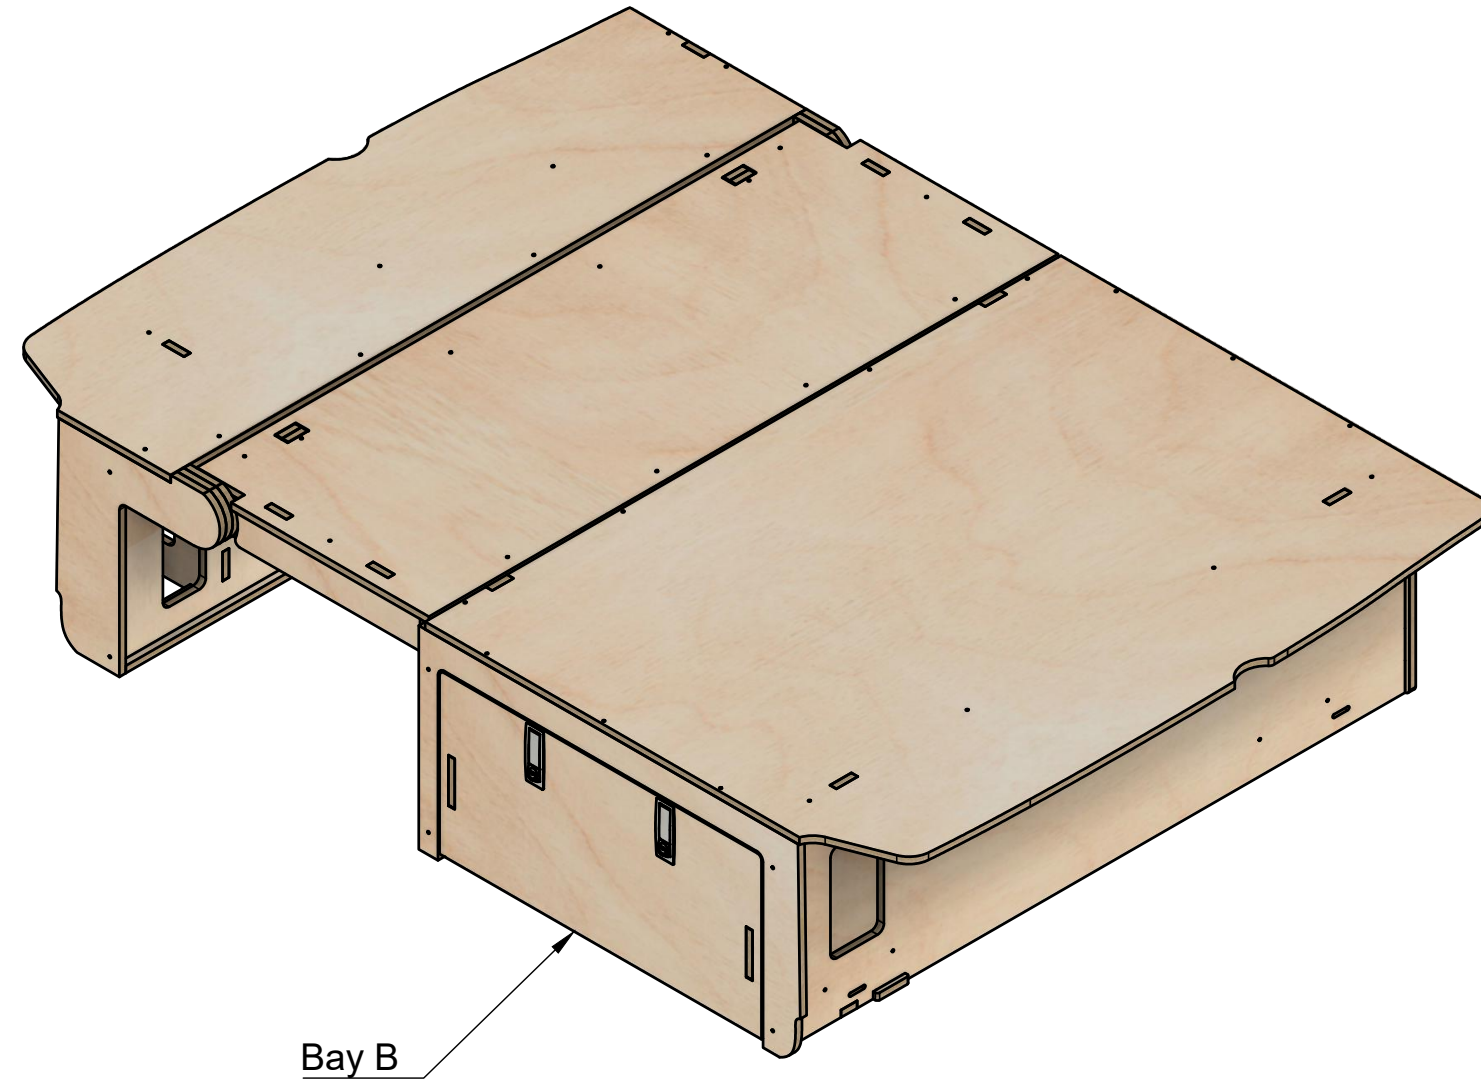

Raised Floor No.2FA

SKU: FDCU_13-23_L1H1_FF2FA

Page 1 - Floor Only

All units in mm

Plywood thickness = 12mm

YOKE VANS

info@yoke-van-kits.co.uk

0208 132 9221

© 2023 Yoke CNC LTD

Raised Floor No.2FA

SKU: FDCU_13-23_L1H1_FF2FA

Page 2 - Floor Dimensions

All units in mm
Plywood thickness = 12mm

Raised Floor No.2FA

SKU: FDCU_13-23_L1H1_FF2FA

Page 3 - Bay B Drawer Dimensions