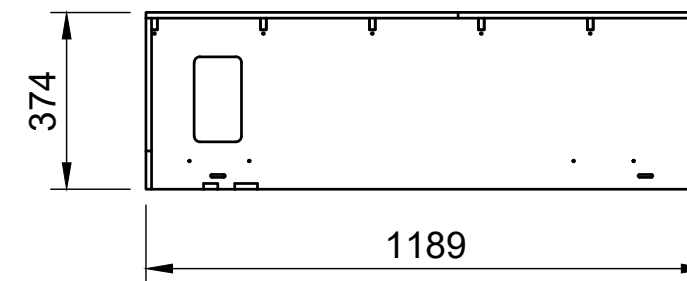

Raised Floor No.2FA

SKU: FDCU_13-23_L1H1_FF2FA

Page 2 - Floor Dimensions

All units in mm
Plywood thickness = 12mm