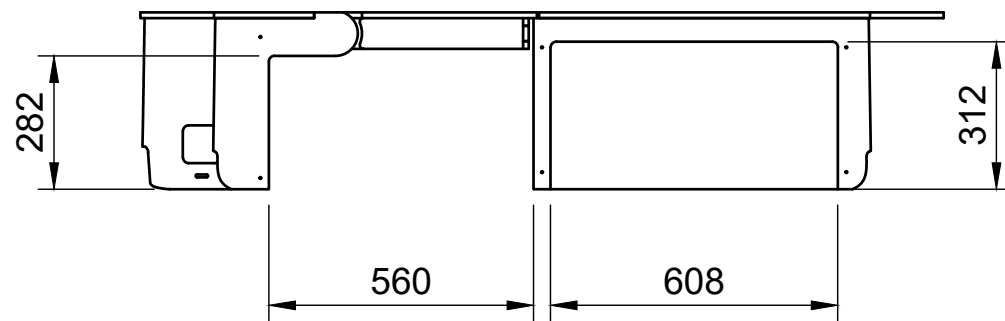

Raised Floor No.2FA

SKU: FDCU_13-23_L1H1_FF2FA

Page 1 - Floor Only

All units in mm

Plywood thickness = 12mm

YOKE VANS

info@yoke-van-kits.co.uk

0208 132 9221

© 2023 Yoke CNC LTD

Raised Floor No.2FA

SKU: FDCU_13-23_L1H1_FF2FA

Page 2 - Floor Dimensions

All units in mm
Plywood thickness = 12mm

Raised Floor No.2FA

SKU: FDCU_13-23_L1H1_FF2FA

Page 3 - Bay B Drawer Dimensions

All units in mm

Plywood thickness = 12mm