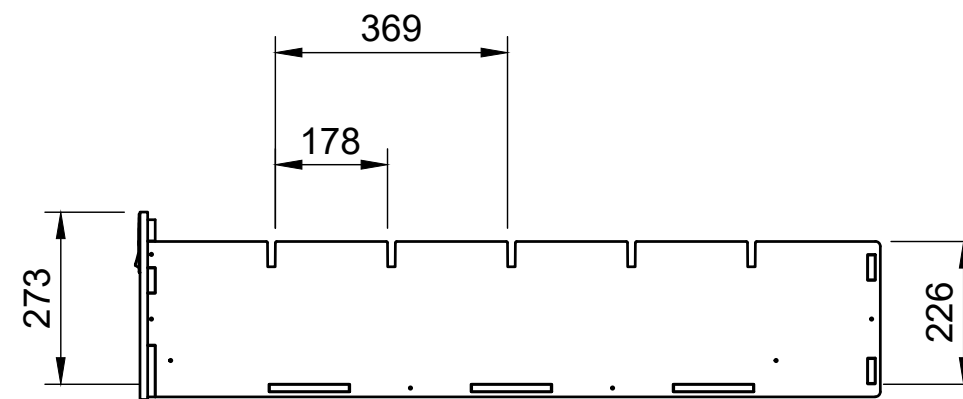

© 2023 Yoke CNC LTD

Raised Floor No.2FA

SKU: FDCU_13-23_L1H1_FF2FA

Page 2 - Floor Dimensions

All units in mm
Plywood thickness = 12mm

Raised Floor No.2FA

SKU: FDCU_13-23_L1H1_FF2FA

Page 3 - Bay B Drawer Dimensions

All units in mm

Plywood thickness = 12mm