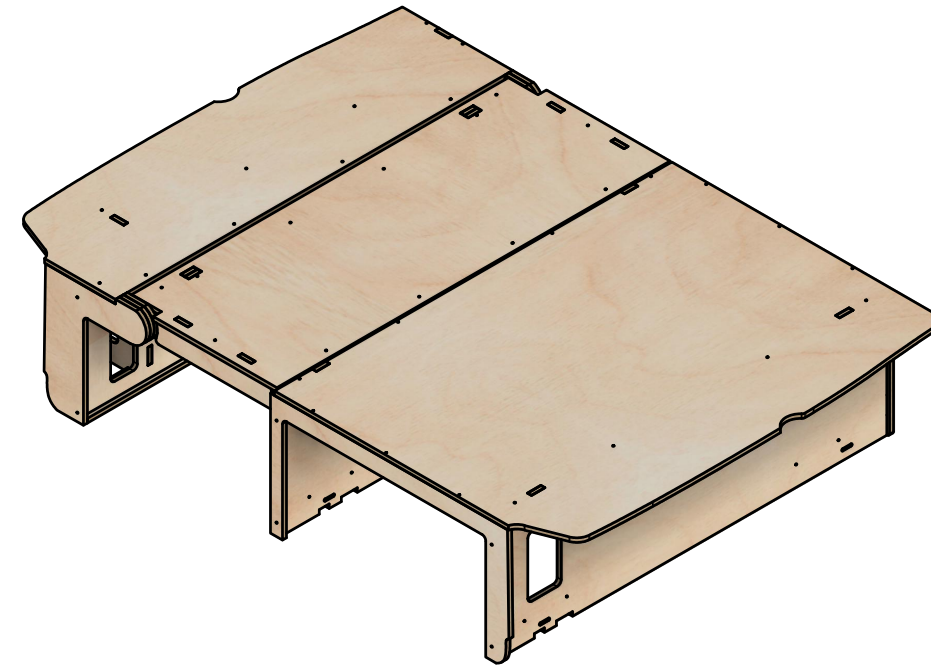

Raised Floor No.2FA

SKU: FDCU_13-23_L1H1_FF2FA

Page 1 - Floor Only

All units in mm

Plywood thickness = 12mm

YOKE VANS

info@yoke-van-kits.co.uk

0208 132 9221

© 2023 Yoke CNC LTD

Raised Floor No.2FA

SKU: FDCU_13-23_L1H1_FF2FA

Page 2 - Floor Dimensions

All units in mm
Plywood thickness = 12mm

Raised Floor No.2FA

SKU: FDCU_13-23_L1H1_FF2FA

Page 3 - Bay B Drawer Dimensions