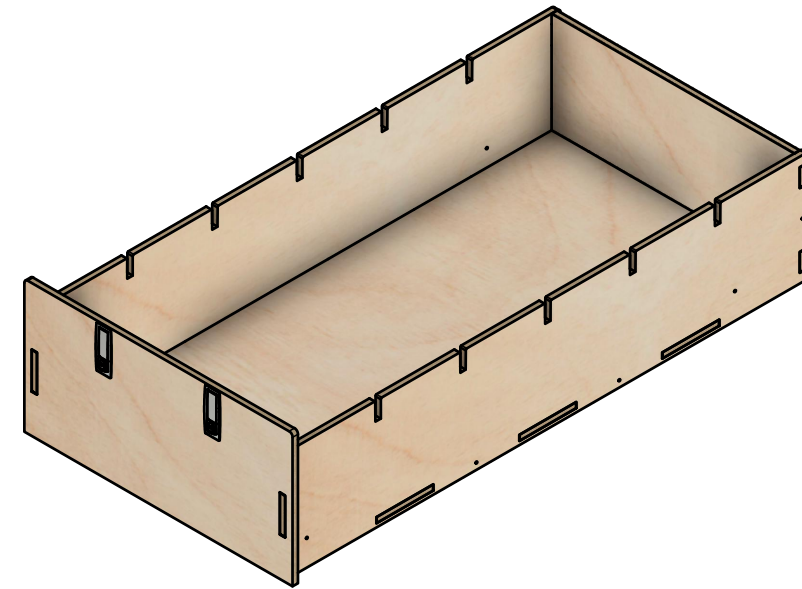

Raised Floor No.2FA

SKU: FDCU_13-23_L1H1_FF2FA

Page 1 - Floor Only

All units in mm

Plywood thickness = 12mm

YOKE VANS

info@yoke-van-kits.co.uk

0208 132 9221

© 2023 Yoke CNC LTD

Raised Floor No.2FA

SKU: FDCU_13-23_L1H1_FF2FA

Page 2 - Floor Dimensions

All units in mm
Plywood thickness = 12mm

Raised Floor No.2FA

SKU: FDCU_13-23_L1H1_FF2FA

Page 3 - Bay B Drawer Dimensions