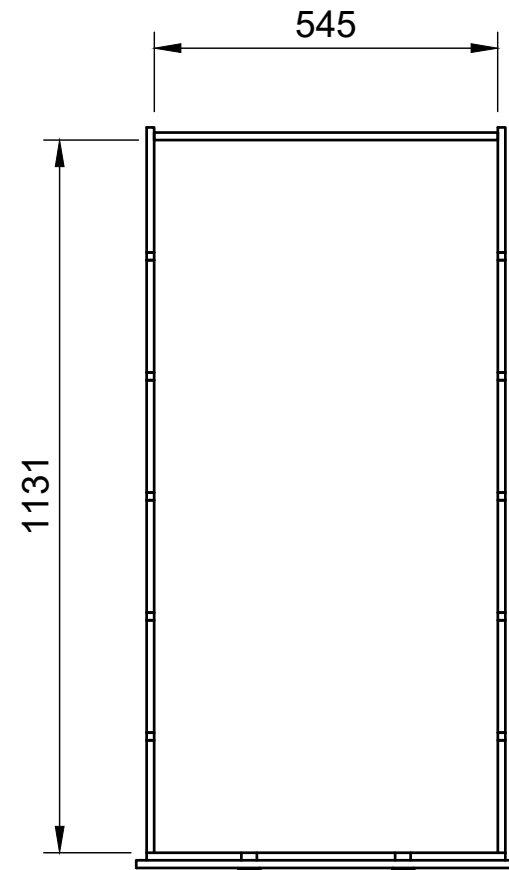

© 2023 Yoke CNC LTD

Raised Floor No.2FA

SKU: FDCU_13-23_L1H1_FF2FA

Page 2 - Floor Dimensions

All units in mm
Plywood thickness = 12mm

Raised Floor No.2FA

SKU: FDCU_13-23_L1H1_FF2FA

Page 3 - Bay B Drawer Dimensions

All units in mm

Plywood thickness = 12mm