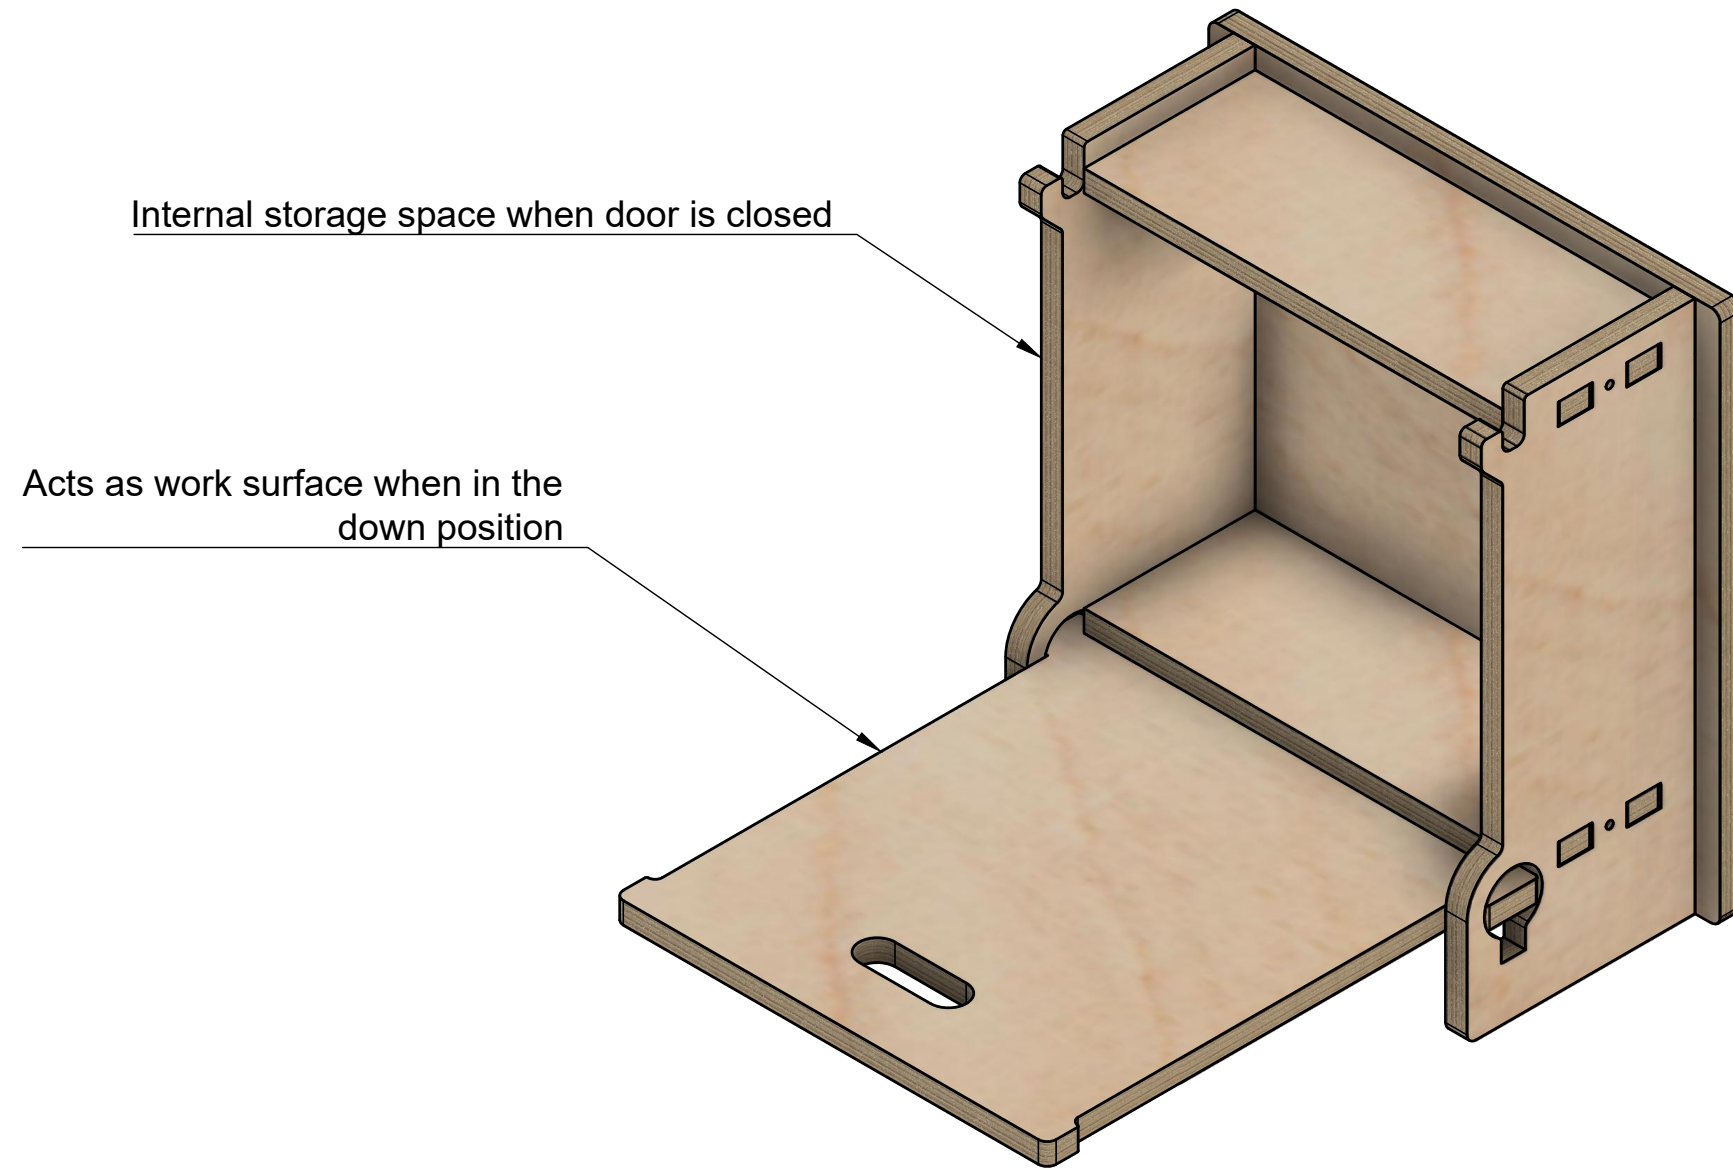

Fold Down Surface Storage

Fold Down Surface Storage

Fold Down Surface Storage

Page 1 - Closed Dimensions

All units in mm

Plywood thickness = 12mm

YOKE VANS
info@yoke-van-kits.co.uk
0208 132 9221

© 2023 Yoke CNC LTD