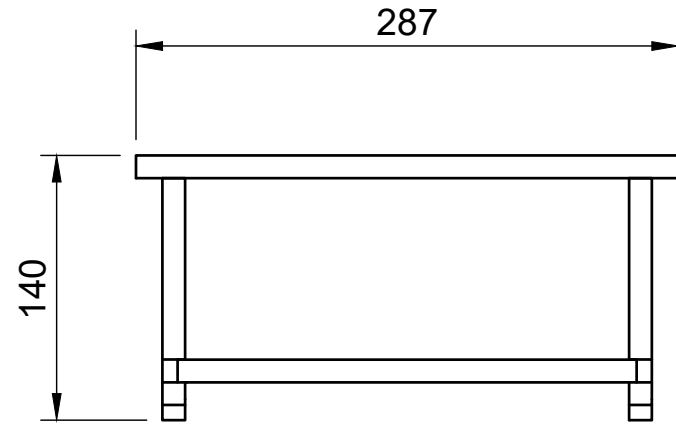

Fold Down Surface Storage

Fold Down Surface Storage

Fold Down Surface Storage

Page 1 - Closed Dimensions

All units in mm

Plywood thickness = 12mm

YOKE VANS
info@yoke-van-kits.co.uk
0208 132 9221

© 2023 Yoke CNC LTD