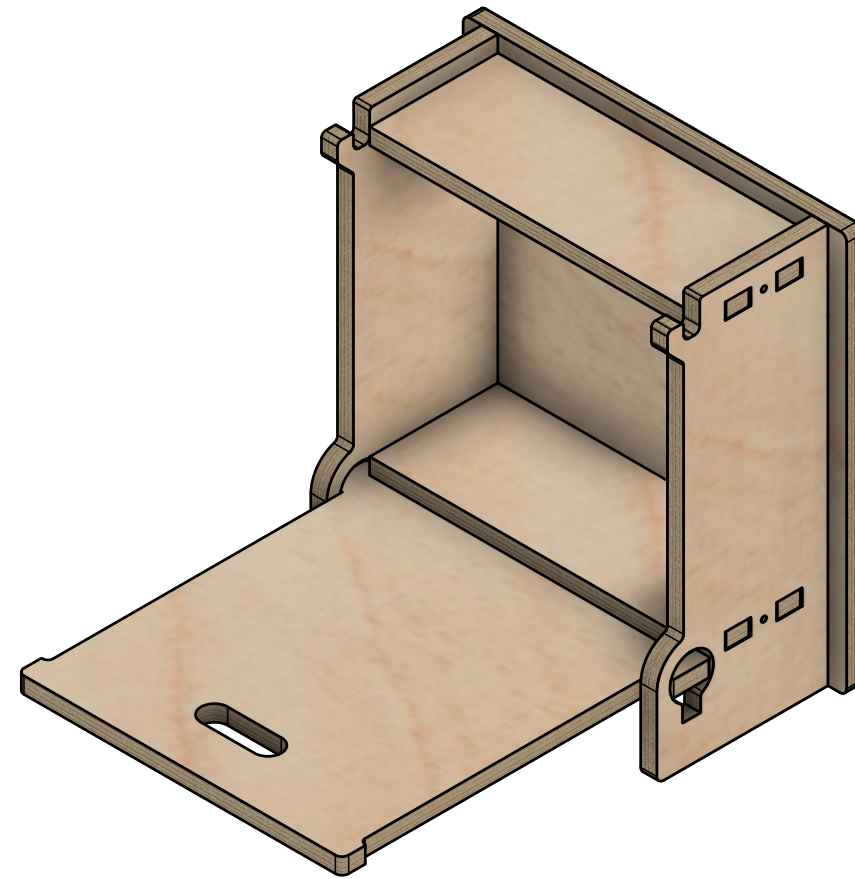

Fold Down Surface Storage

Fold Down Surface Storage

Fold Down Surface Storage

Page 1 - Closed Dimensions

All units in mm

Plywood thickness = 12mm

YOKE VANS
info@yoke-van-kits.co.uk
0208 132 9221

© 2023 Yoke CNC LTD