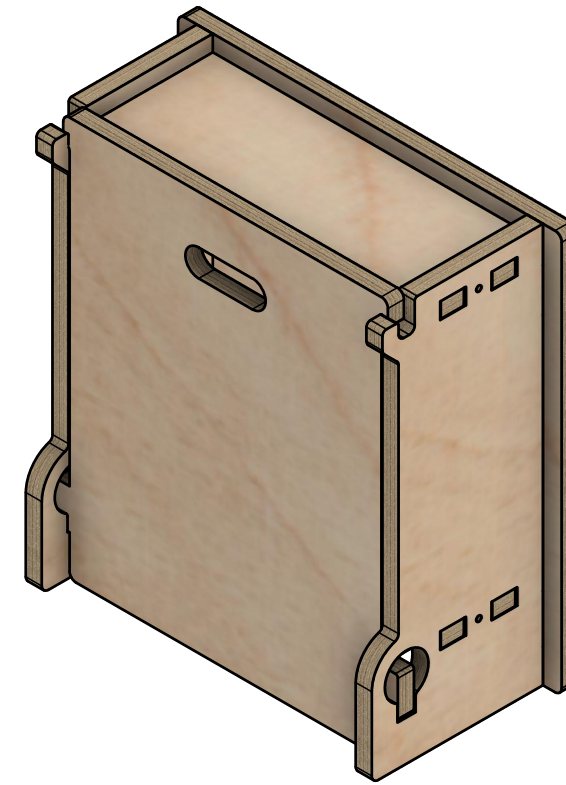

Fold Down Surface Storage

Fold Down Surface Storage

Fold Down Surface Storage

Page 1 - Closed Dimensions

All units in mm

Plywood thickness = 12mm

YOKE VANS
info@yoke-van-kits.co.uk
0208 132 9221

© 2023 Yoke CNC LTD