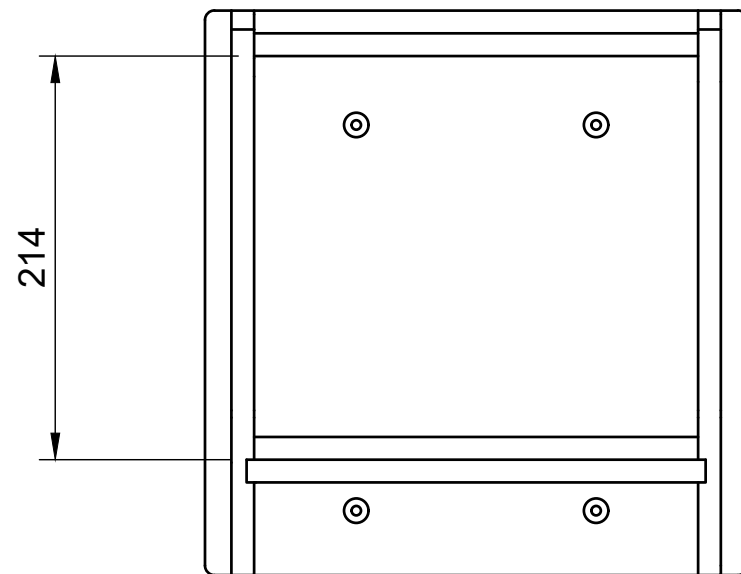

Fold Down Surface Storage

Fold Down Surface Storage

Fold Down Surface Storage

Page 1 - Closed Dimensions

All units in mm

Plywood thickness = 12mm

YOKE VANS
info@yoke-van-kits.co.uk
0208 132 9221

© 2023 Yoke CNC LTD