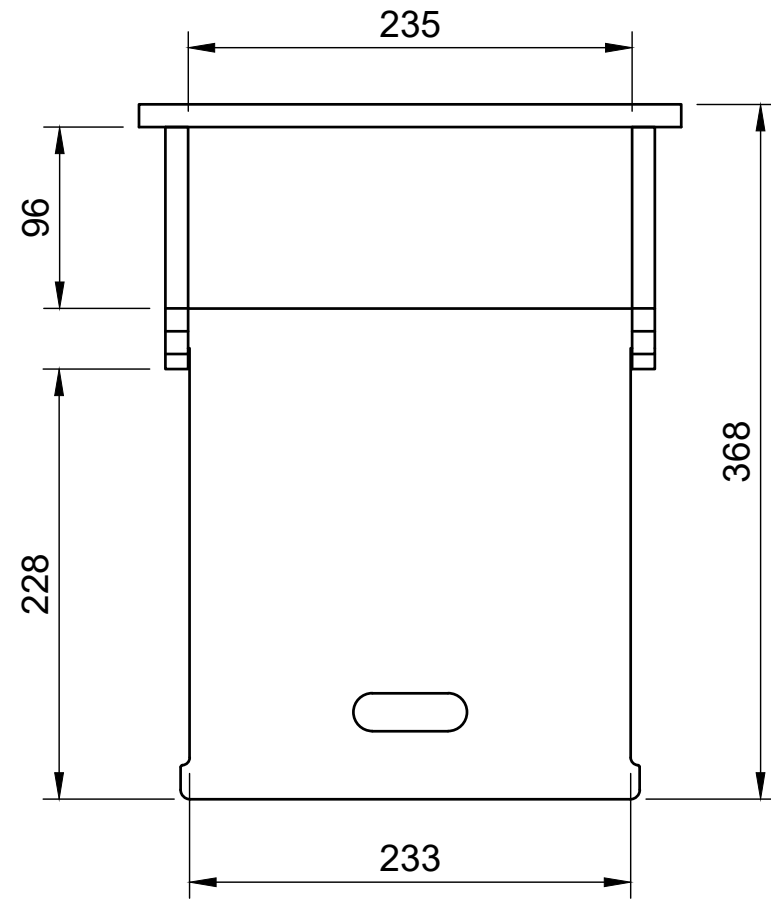

Fold Down Surface Storage

Fold Down Surface Storage

Fold Down Surface Storage

Page 1 - Closed Dimensions

All units in mm

Plywood thickness = 12mm

YOKE VANS
info@yoke-van-kits.co.uk
0208 132 9221

© 2023 Yoke CNC LTD